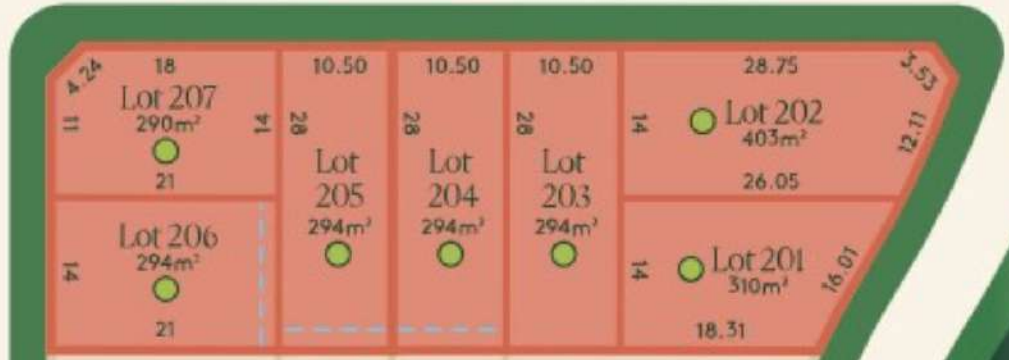

AVALON STREET

FEIJOA WAY

HEM PARKWAY