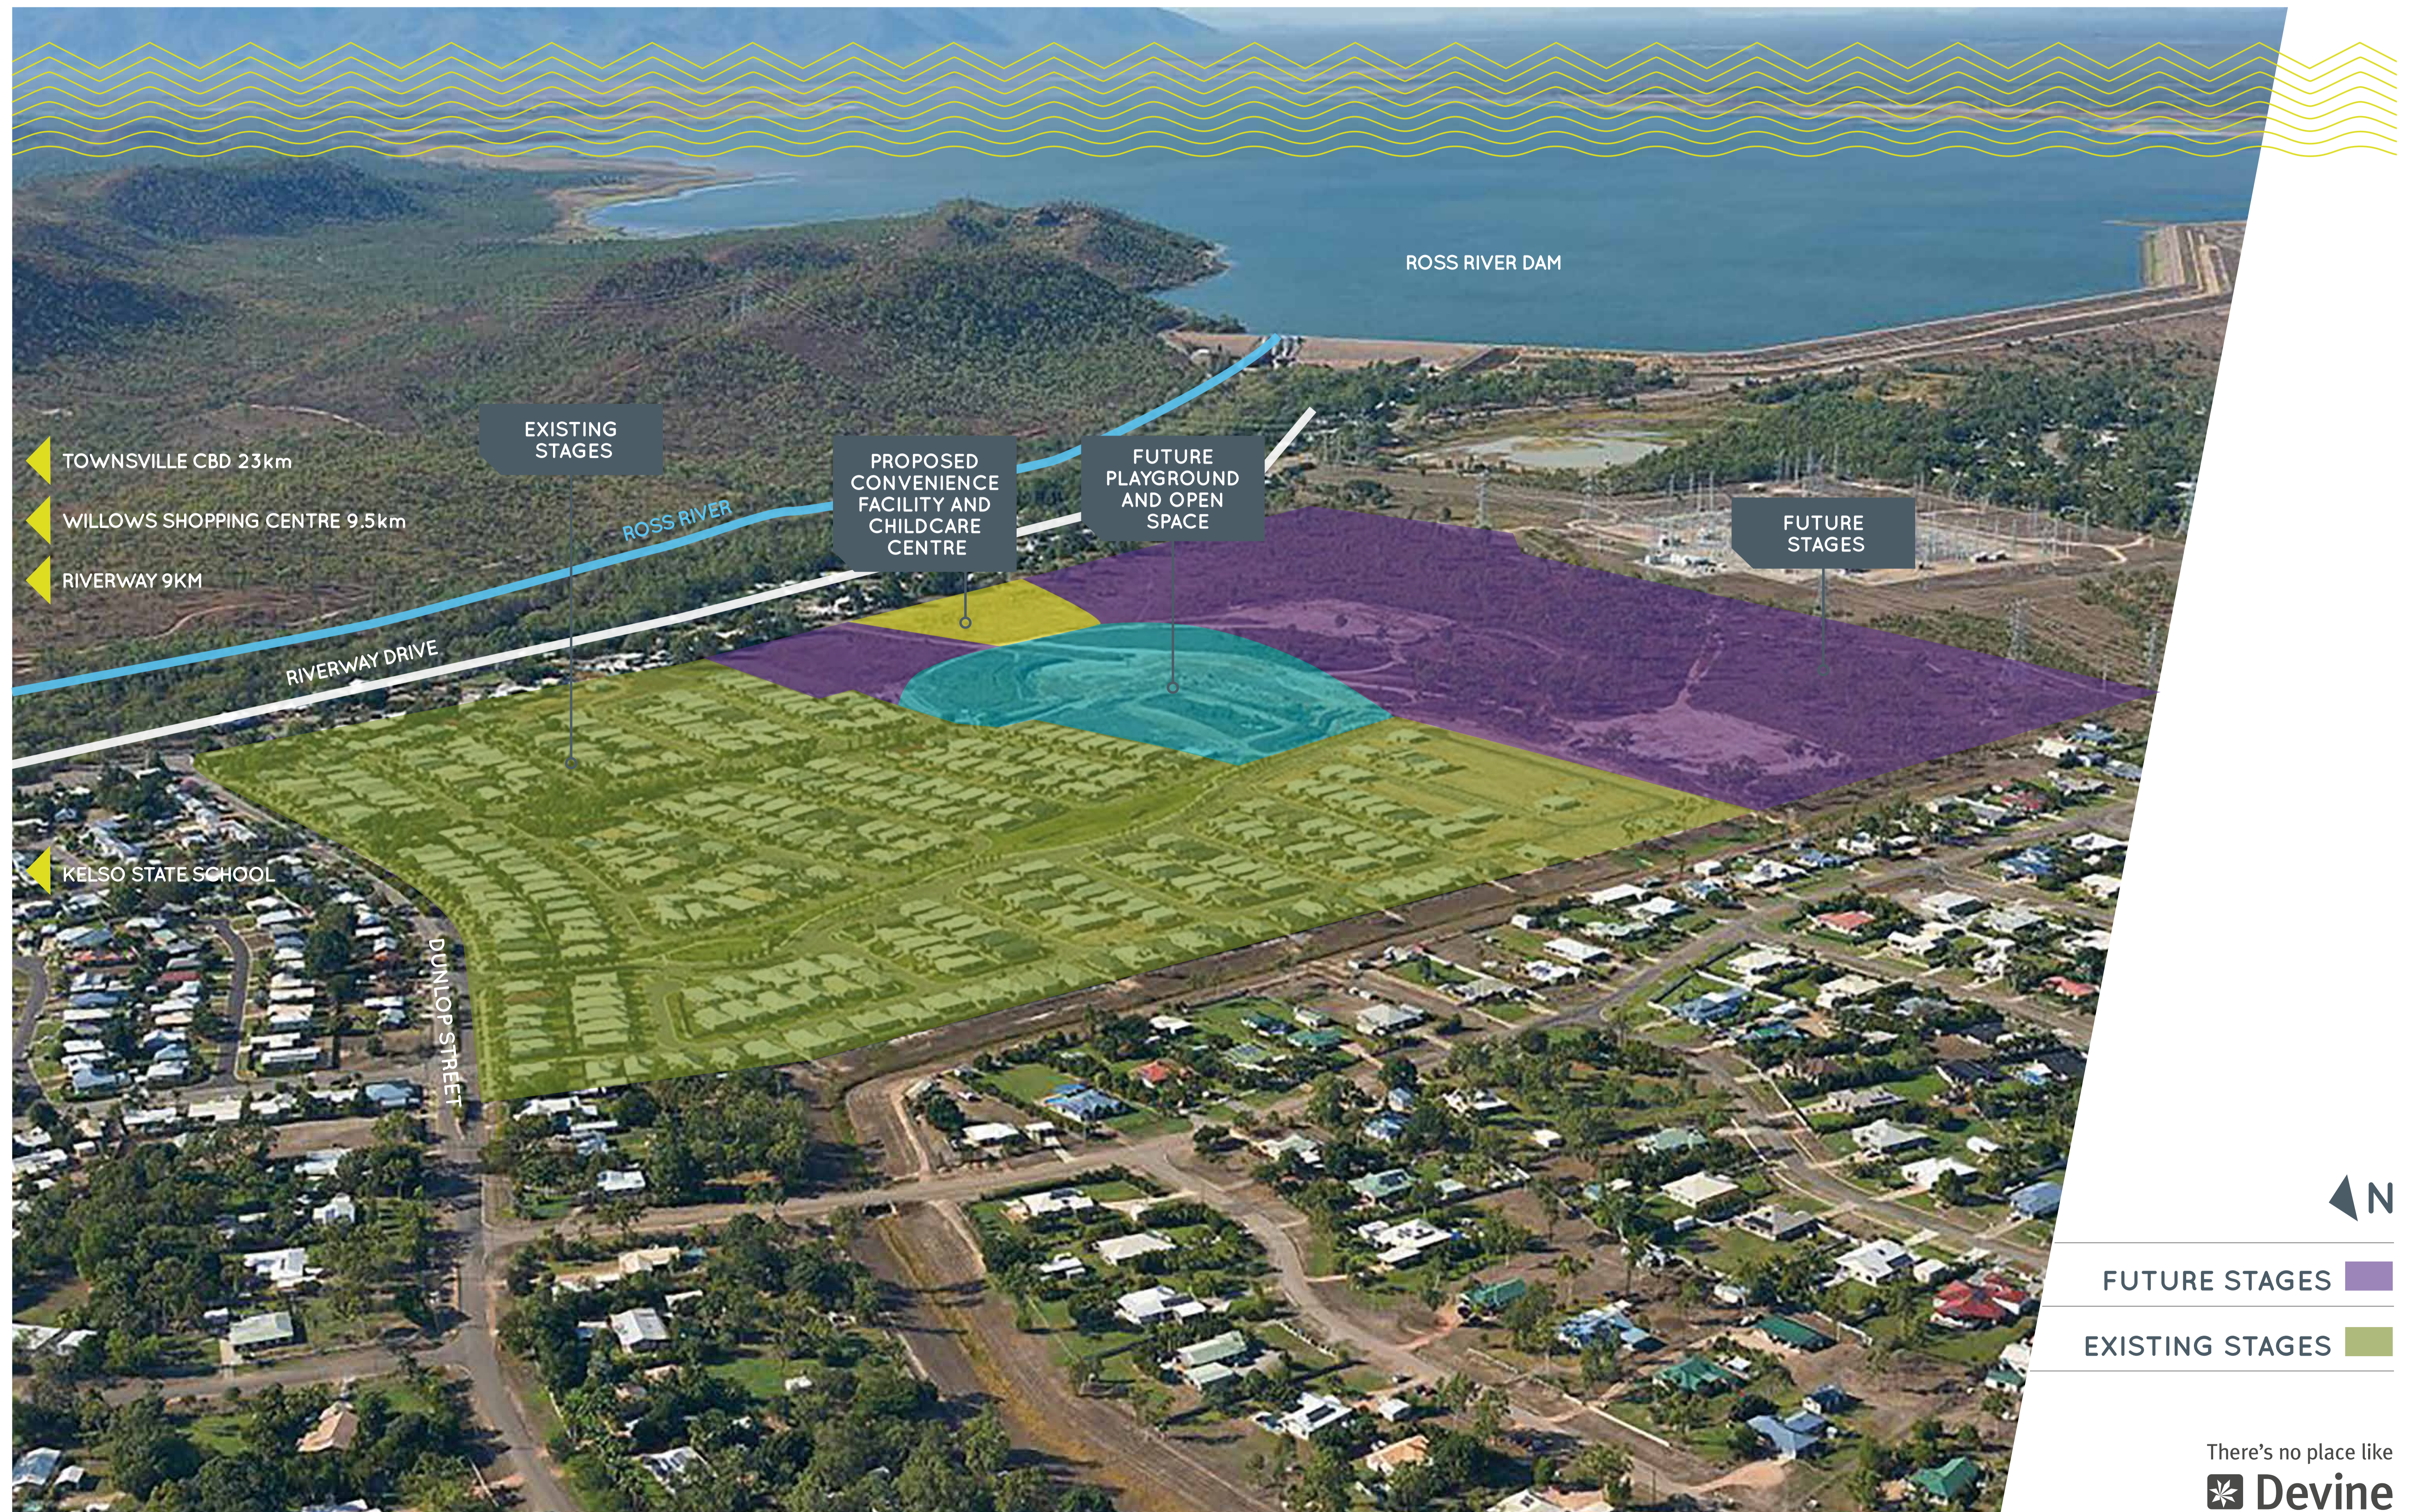

# MASTERPLAN

# THE CIRCUIT RELEASE

## MASTERPLAN

River Parks is close to an array of recreational, educational and transport facilities, as well as the jumping off point for major tourist attractions like the Great Barrier Reef and the World Heritage Tropical Wilderness.

- > 22.4kms from Townsville's CBD, now undergoing massive transformation to meet the city's demographic and technological changes
- > 6 minutes from Riverway Drive, an exciting development stretching for 11kms
- > James Cook University within 13.3kms
- > Townsville Hospital within 14kms
- > 12 minutes to the Willows Shopping Centre.