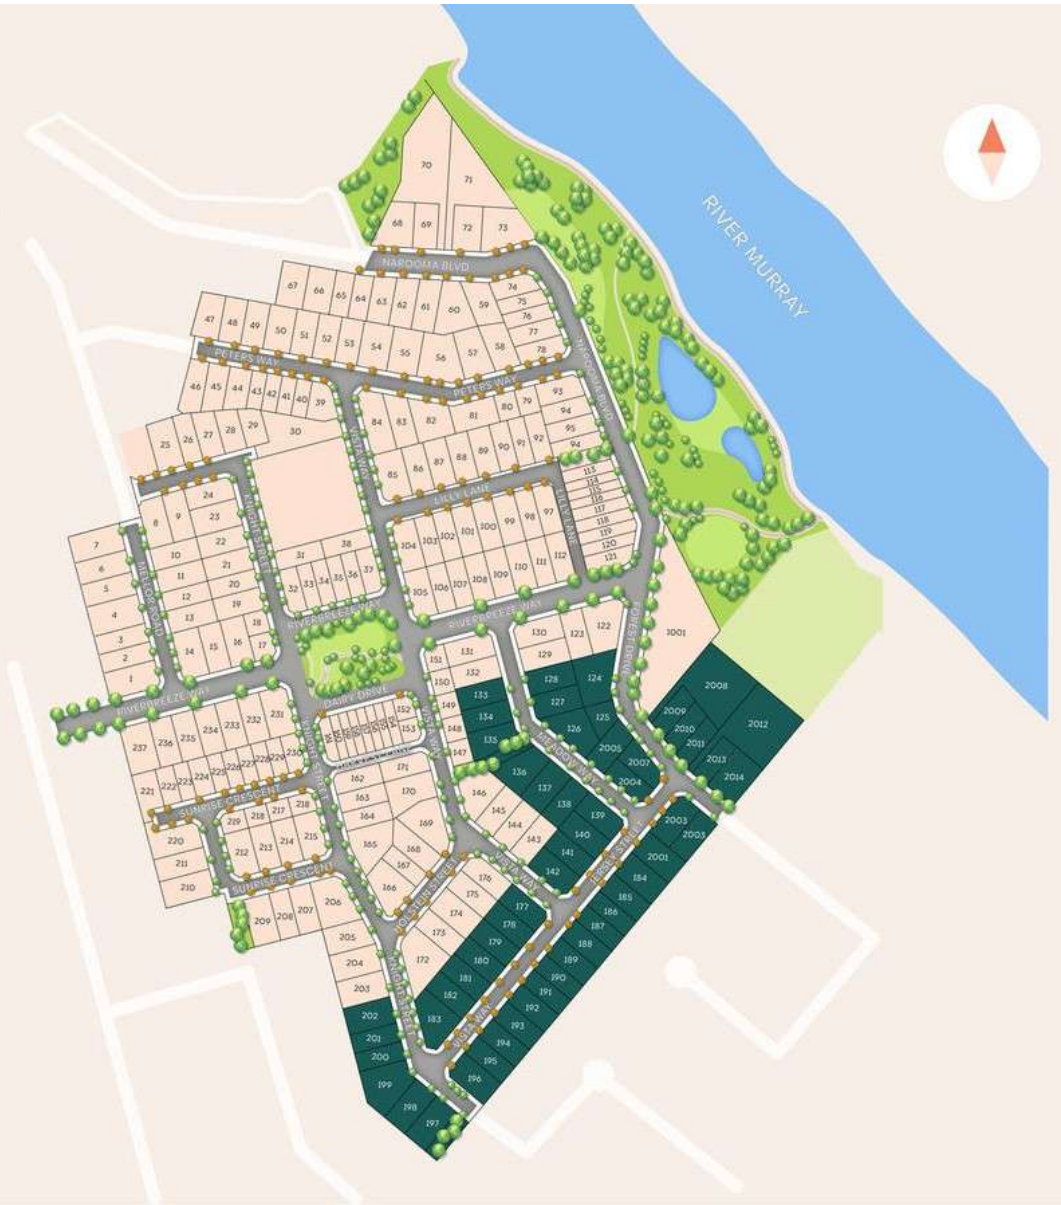

# Masterplan

Discover premium riverside living with over 250 allotments to choose from!

# Stage 1

Allotments ranging from 340m<sup>2</sup> to 1700m<sup>2</sup>+