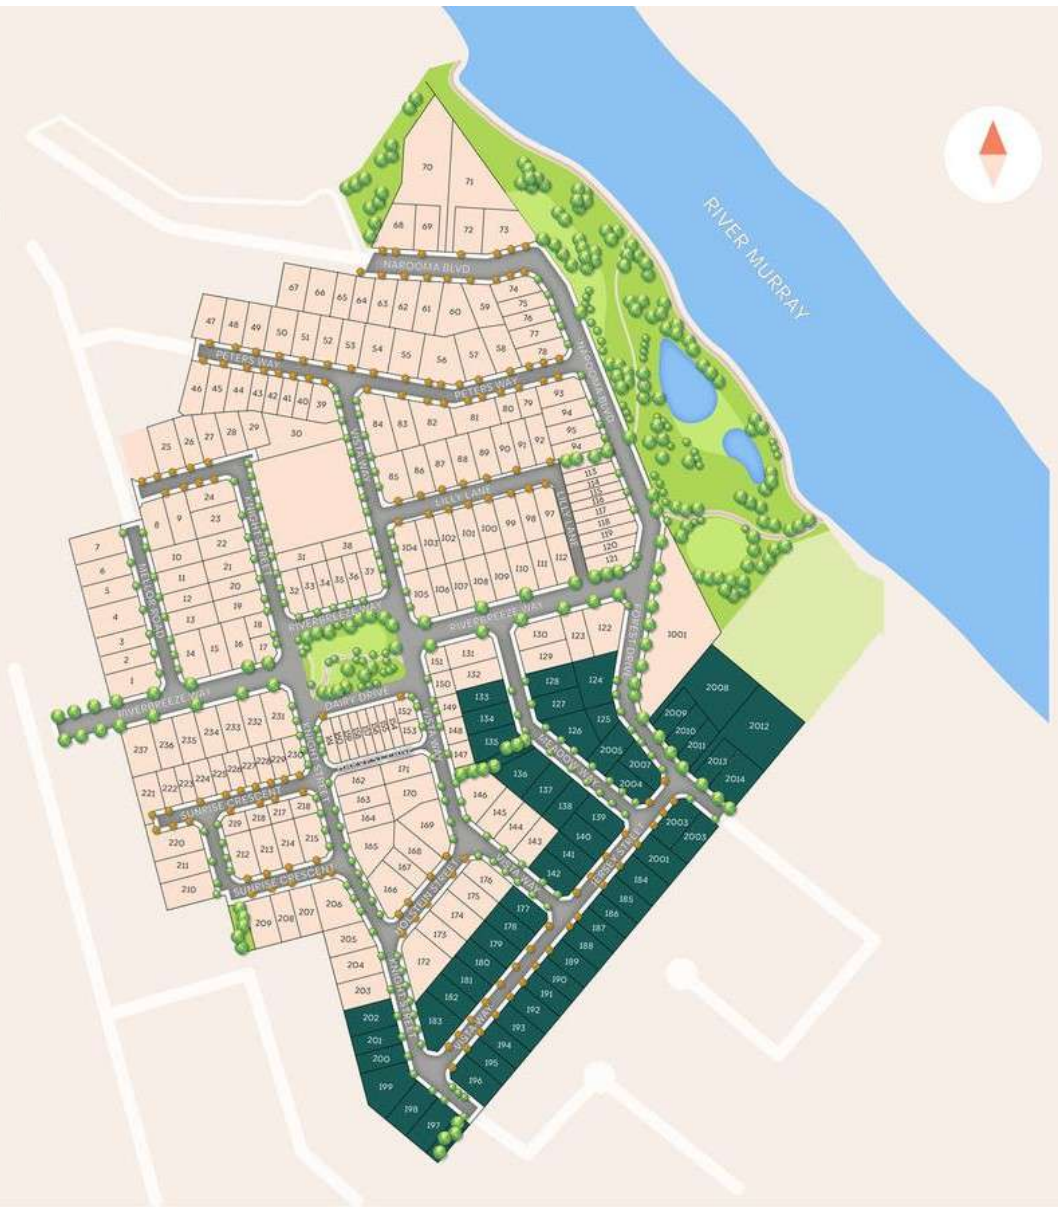

Masterplan

Discover premium riverside living with over 250 allotments to choose from!

Stage 1

Allotments ranging from 340m² to 1700m²+

Inclusions

LED downlights to all main living areas

25 year structural guarantee

Landscaping to front & rear, including letter box, lawn, bark, and plants

Footings and siteworks costs

Fencing to side and rear boundaries as required

Driveway and 900mm concrete paths

5KW Split system air-conditioning to main living area