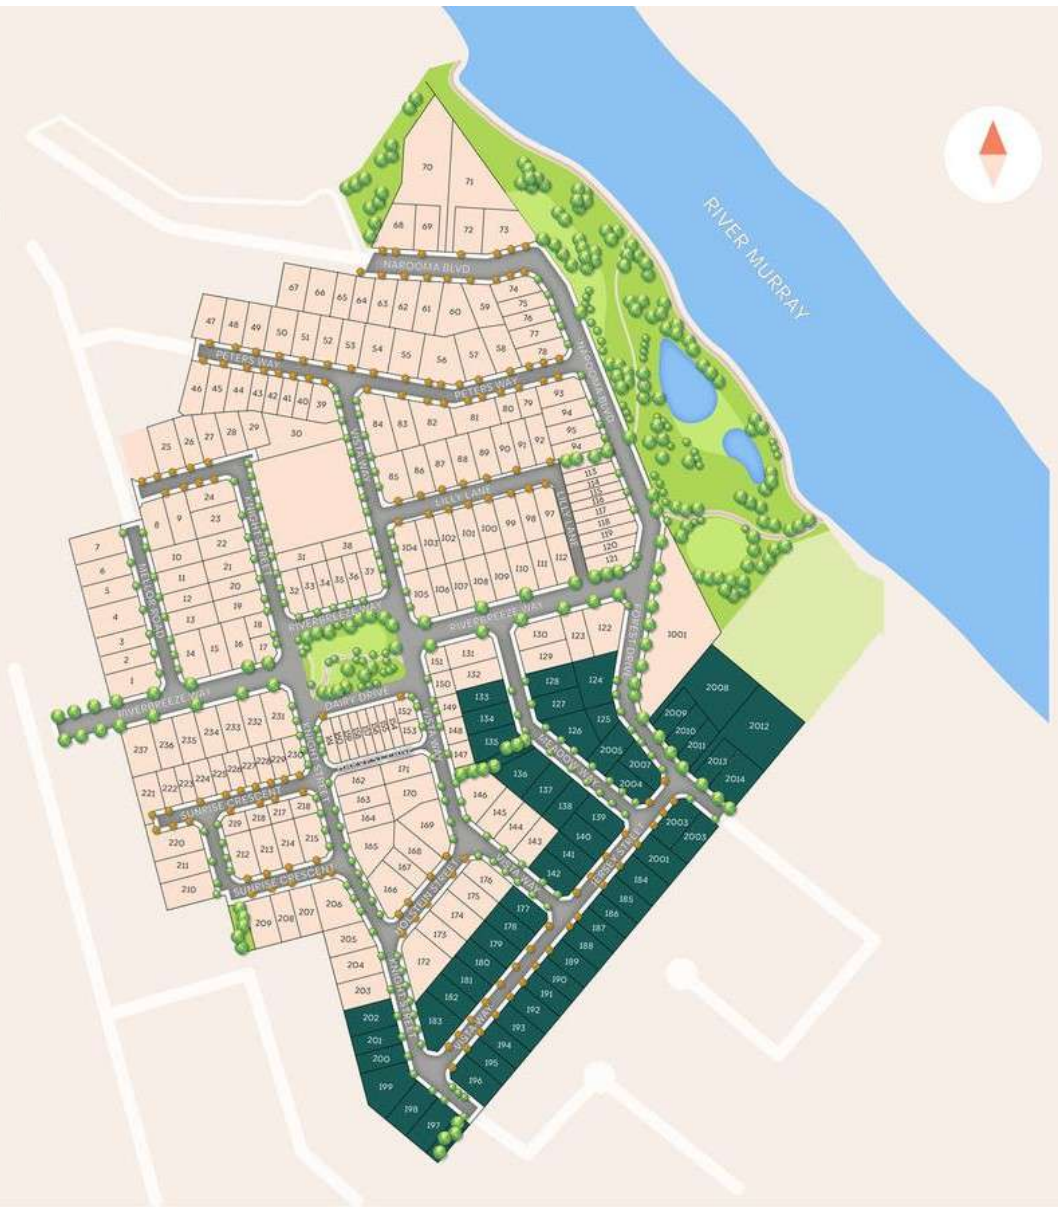

# Masterplan

Discover premium riverside living with over 250 allotments to choose from!

# Stage 1

Allotments ranging from 340m<sup>2</sup> to 1700m<sup>2</sup>+