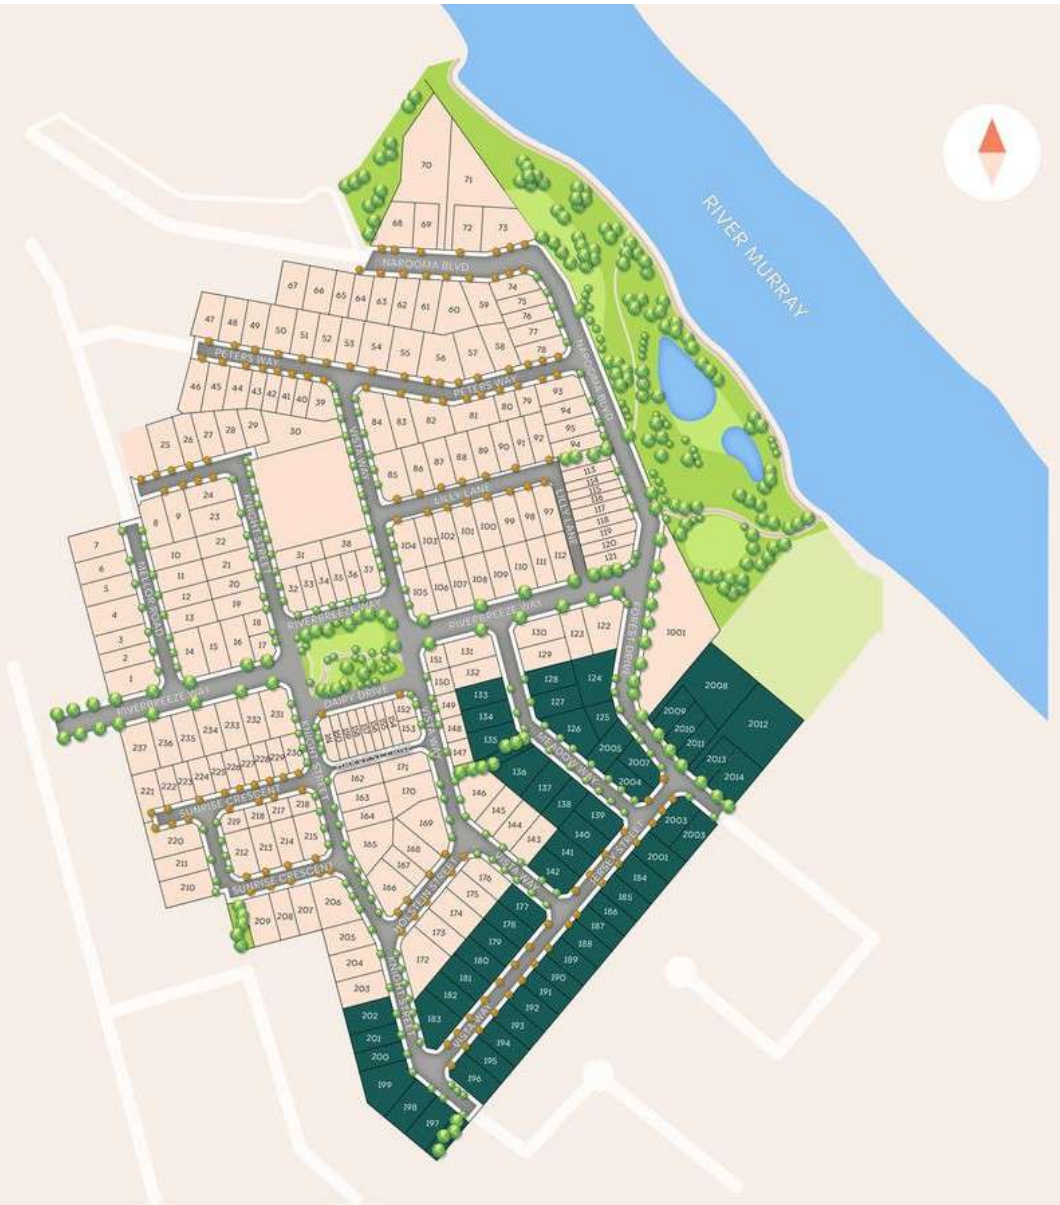

Masterplan

Discover premium riverside living with over 250 allotments to choose from!

Stage 1

Allotments ranging from 340m² to 1700m²+