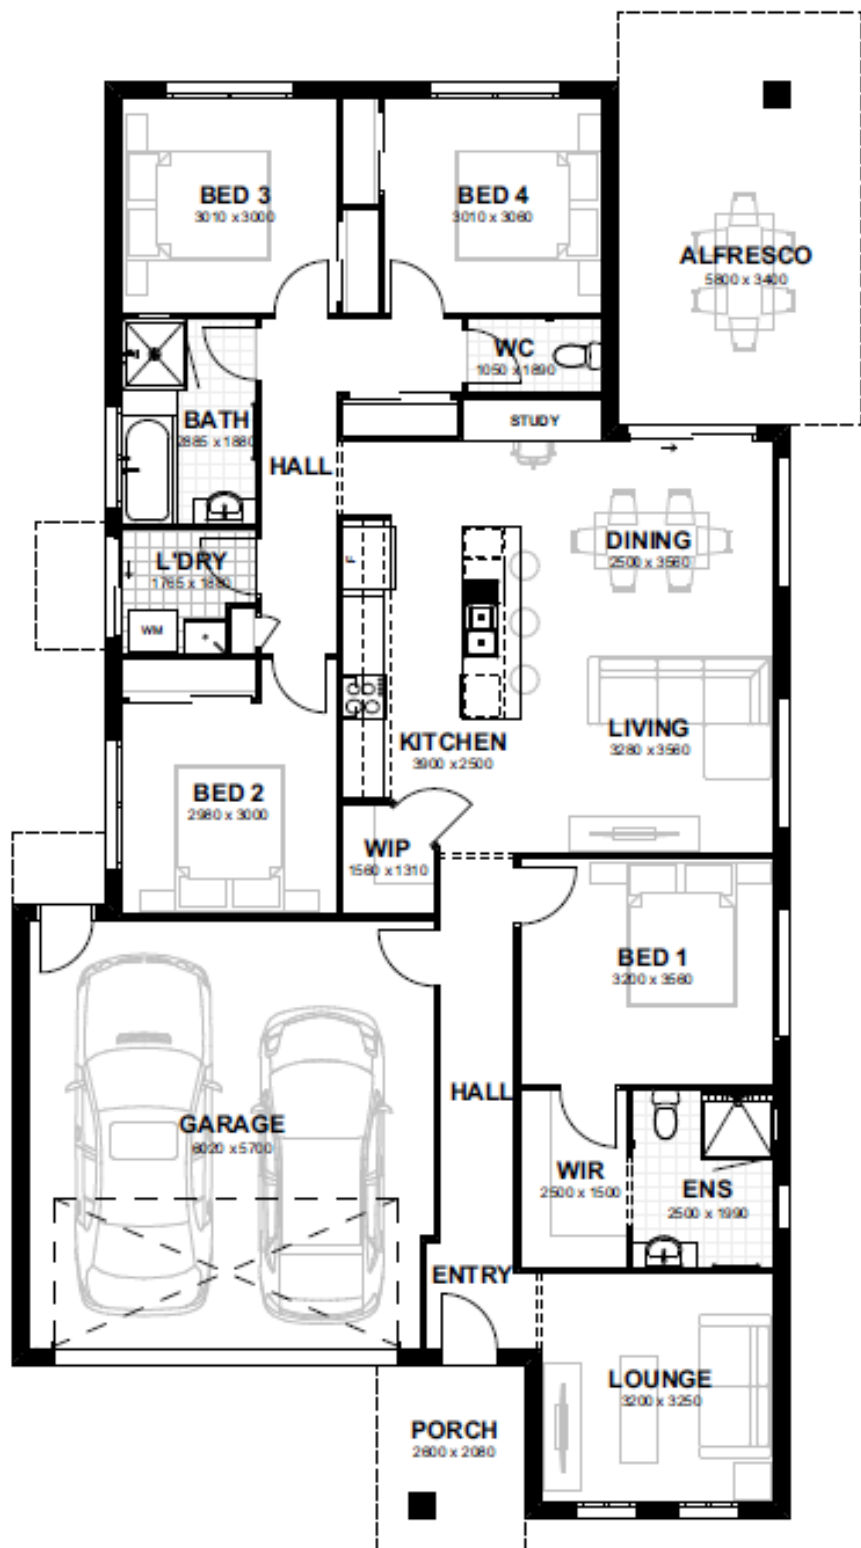

Scale 1:500 Lengths are in Metres

SP332692

State copyright reserved.

Rental Appraisal

14th November 2023

RE: Lot 794 New Road "Dawn Estate" Walloon

To Whom It May Concern,

Thank you for the opportunity to review the rental potential of the above property.