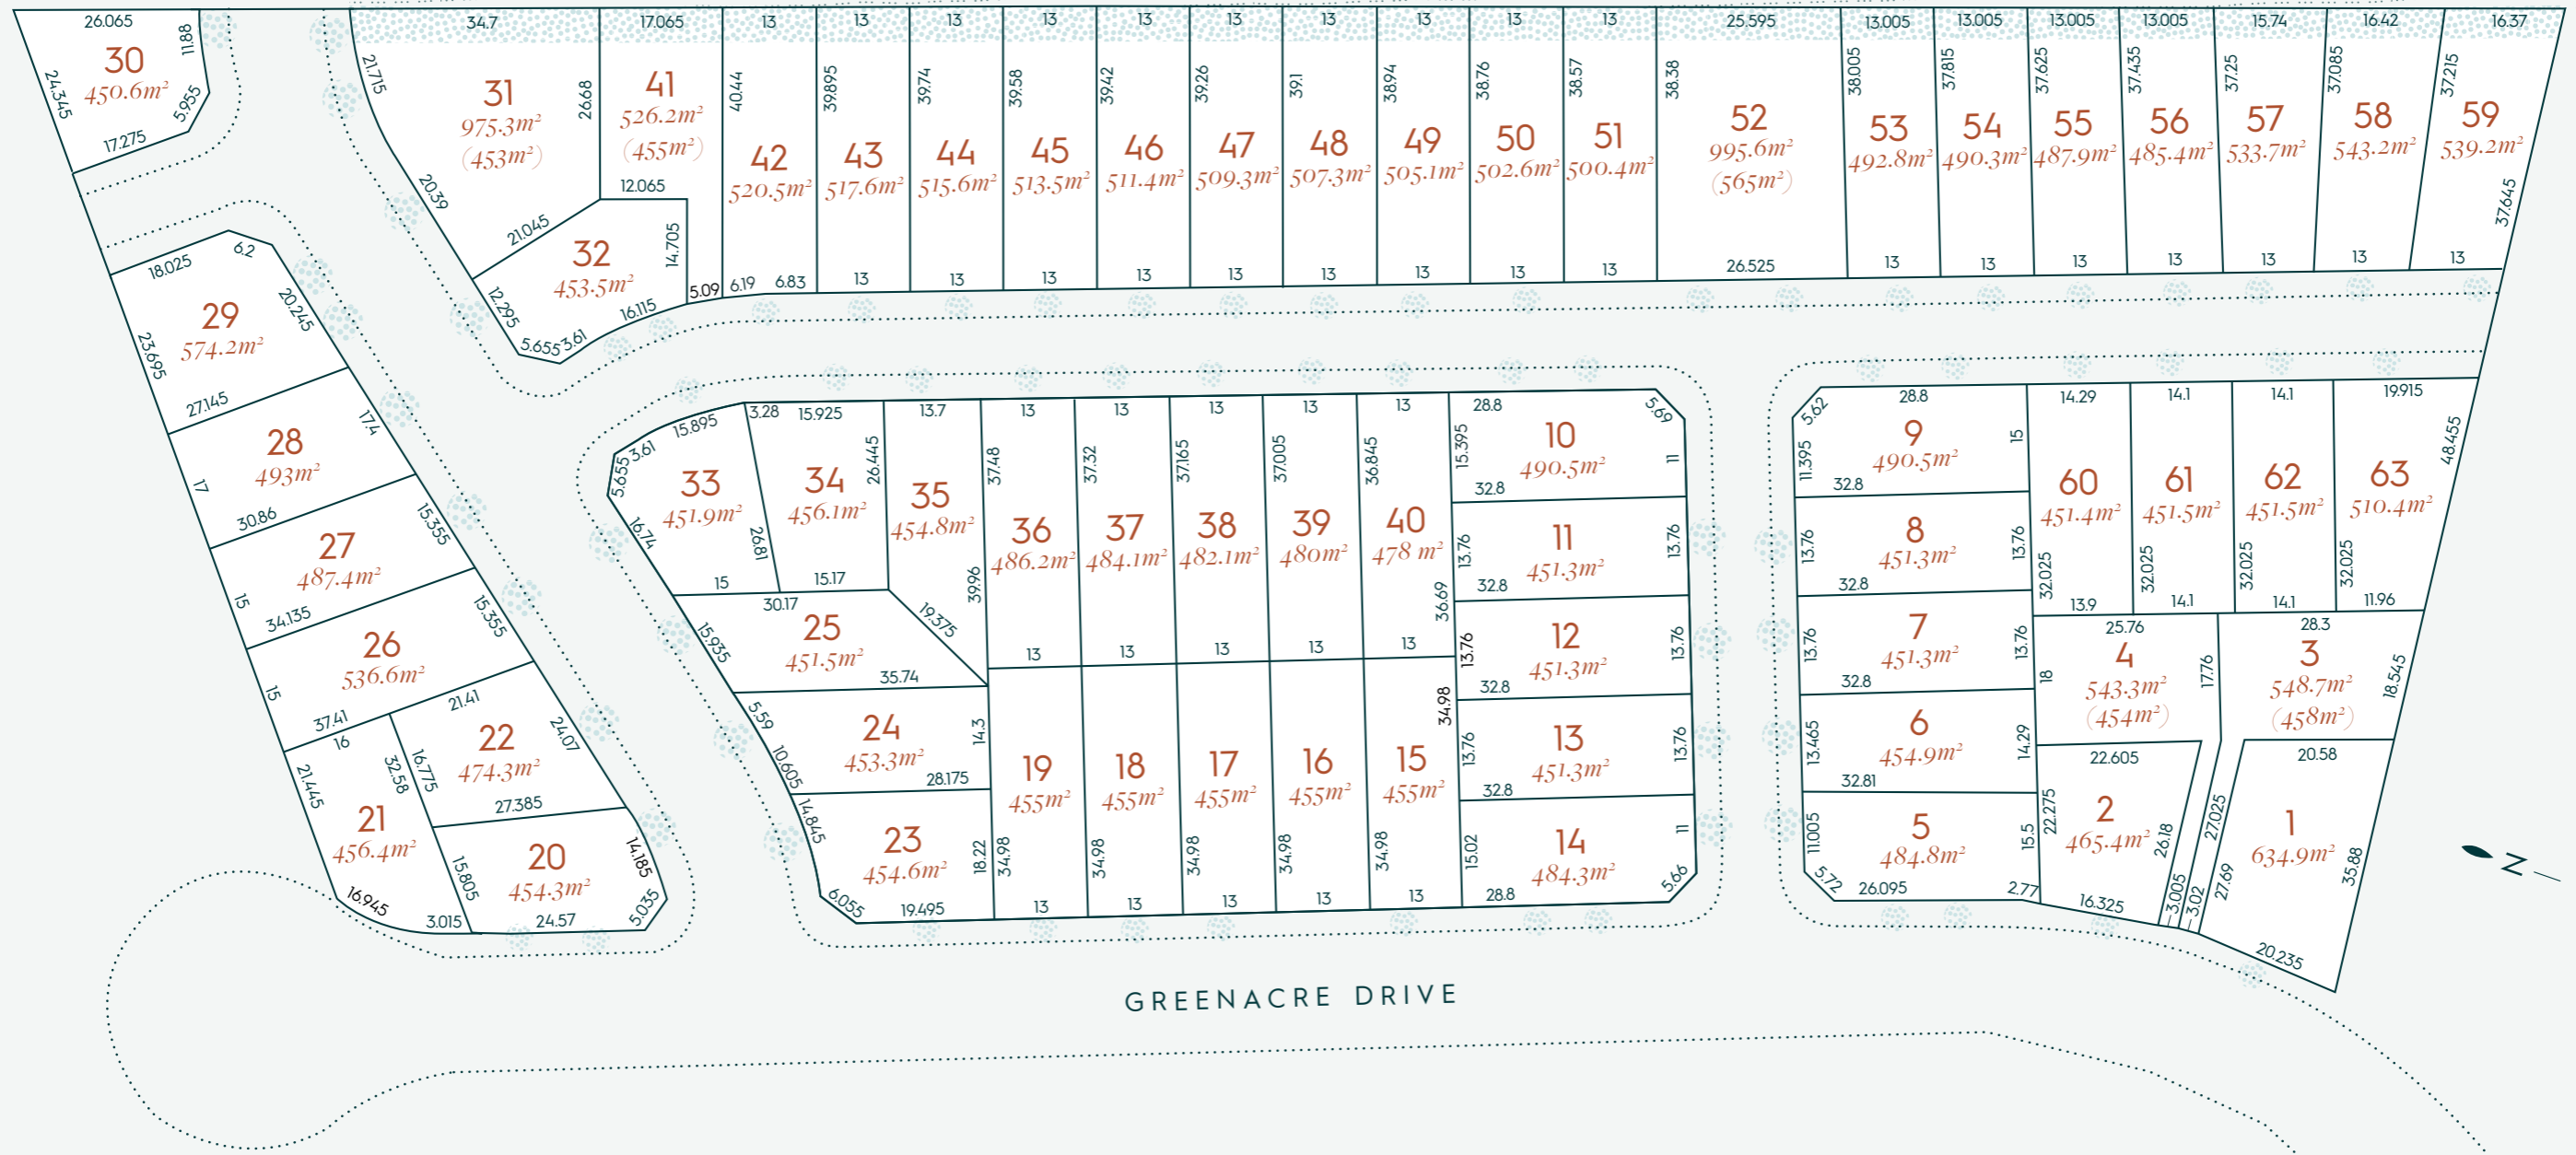

THE GARDENS

TAHMOOR

GREENACRE DRIVE