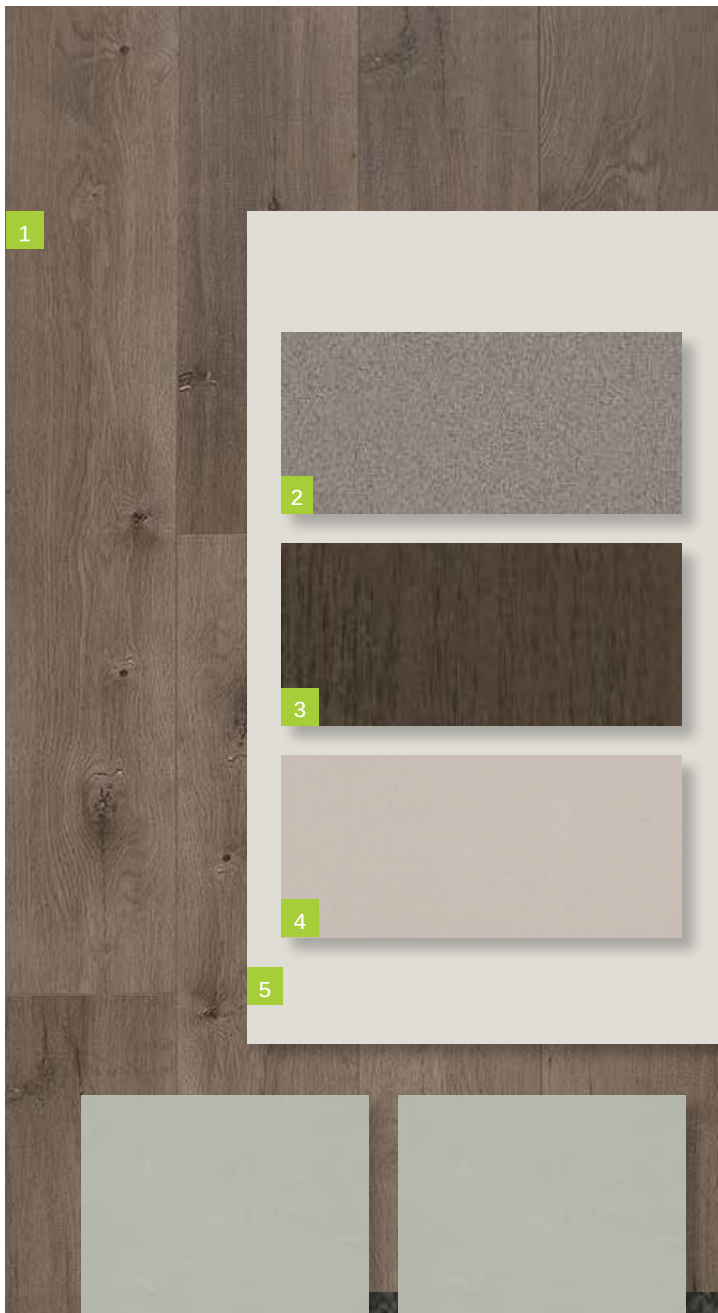

# INTERNAL COLOURS

# INTERNAL COLOUR SELECTION ALPINE

- 1. Timber Laminate Floor**  
SURFACES BY HYNES  
Colour: Brooklyn – Ridgewood
- 2. Benchtop**  
CAESARSTONE  
20mm Square Edge  
Colour: 3141 Osprey
- 3. Overheads Cabinet Cabinet - Base (includes kicker)**  
FORMICA  
Velvet Finish  
Square Edge ABS Edging  
Colour: Mocha Firewood
- 4. Splashback**  
BEAUMONT TILES  
Colour: United White Gloss (182174)  
Size: 100x300mm  
ARDEX  
Grout: White  
Laid horizontal and stacked
- 5. Walls**  
WATTYL  
Colour: Feather Dawn 19.40  
Finish: Low Sheen  
**Doors / Woodwork**  
Finish: Gloss
- 6. Floor Tiles:**  
**Laundry, Ensuite, Bathroom and WC (inc. shower bases)**  
BEAUMONT TILES  
Colour: Belga White (1204371)  
Size: 450x450mm  
ARDEX  
Grout: Misty Grey
- 7. Ensuite and Bathroom Wall Tiles**  
BEAUMONT TILES  
Colour: Belga White (1204371)  
Size: 450x450mm  
ARDEX  
Grout: Misty Grey
- 8. Carpet**  
ROYAL PARADE  
Colour: March  
Underlay – 7mm

# INTERNAL COLOUR SELECTION BASALT

1

2

3

4

5

6

7

# INTERNAL COLOUR SELECTION STORM

1

2

3

4

5

6

7