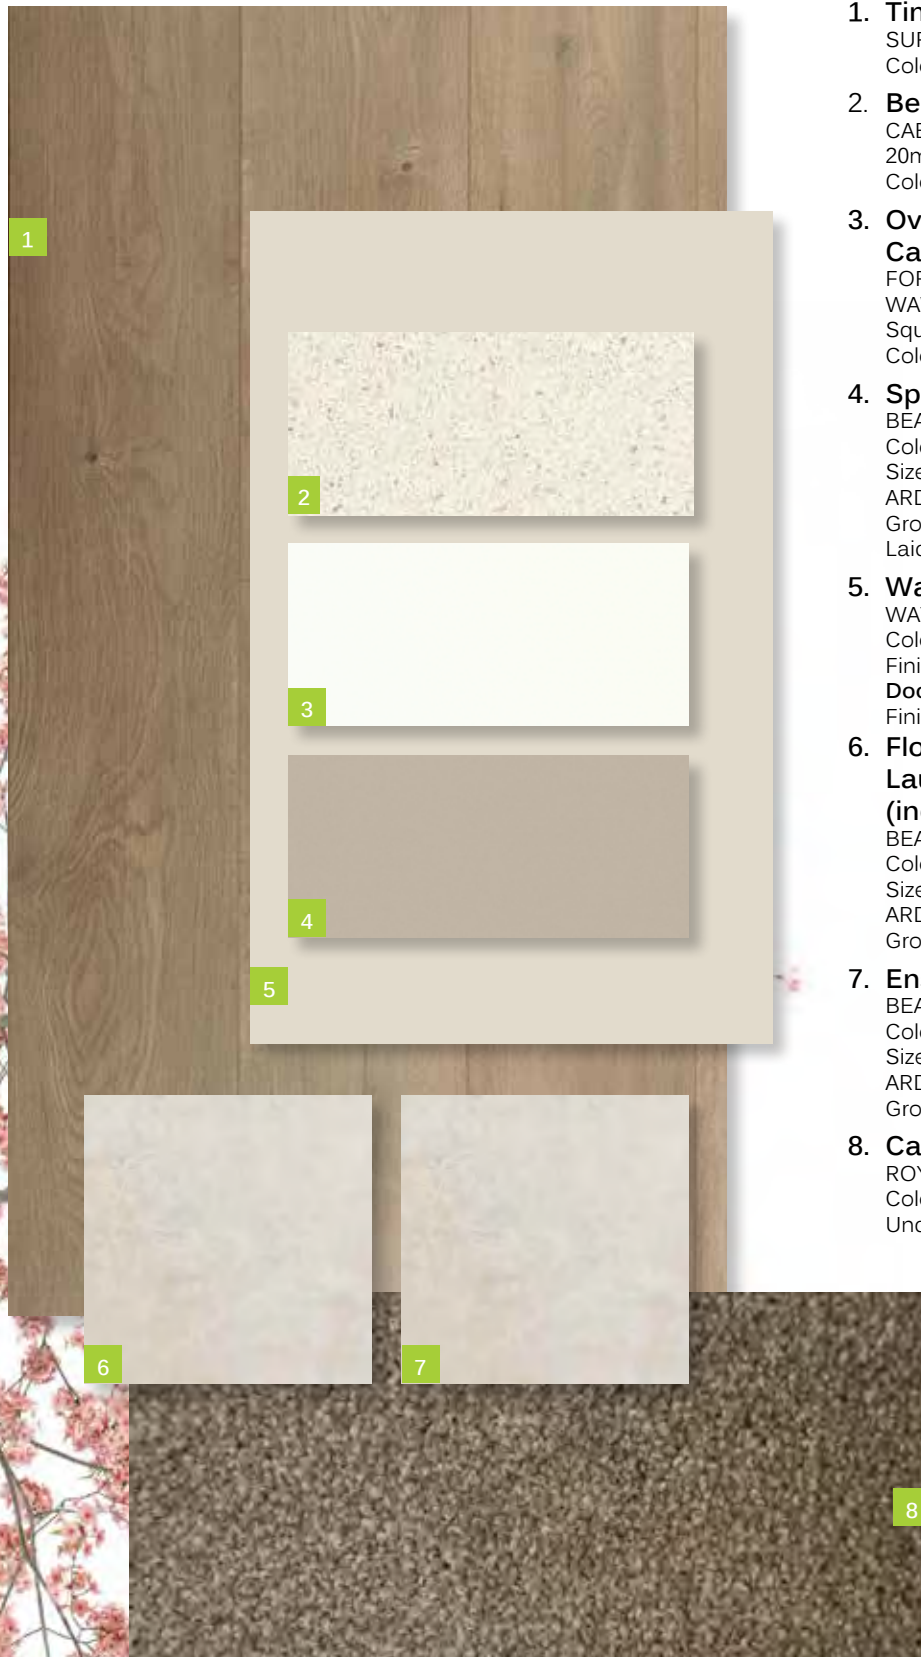

INTERNAL COLOUR SELECTION IVORY

1. **1. Timber Laminate Floor**
   SURFACES BY HYNES
   Colour: Brooklyn – Ridgewood
2. **2. Benchtop**
   CAESARSTONE
   20mm Square Edge
   Colour: 6141 Ocean Foam
3. **3. Overheads Cabinet
   Cabinet - Base (includes kicker)**
   FORMICA
   WAW Velour Finish
   Square Edge ABS Edging
   Colour: Warm White
4. **4. Splashback**
   BEAUMONT TILES
   Colour: United Ash Latte Gloss (182055)
   Size: 100x300mm
   ARDEX
   Grout: Travertine
   Laid horizontal and stacked
5. **5. Walls**
   WATTYL
   Colour: Grand Piano 1/4 A204
   Finish: Low Sheen
   Doors / Woodwork
   Finish: Gloss
6. **6. Floor Tiles:
   Laundry, Ensuite, Bathroom and WC
   (inc. shower bases)**
   BEAUMONT TILES
   Colour: Belga Ivory (79934)
   Size: 450x450mm
   ARDEX
   Grout: Misty Grey
7. **7. Ensuite and Bathroom Wall Tiles**
   BEAUMONT TILES
   Colour: Belga Ivory (79934))
   Size: 450x450mm
   ARDEX
   Grout: Misty Grey
8. **8. Carpet**
   ROYAL PARADE
   Colour: Hazelnut
   Underlay – 7mm