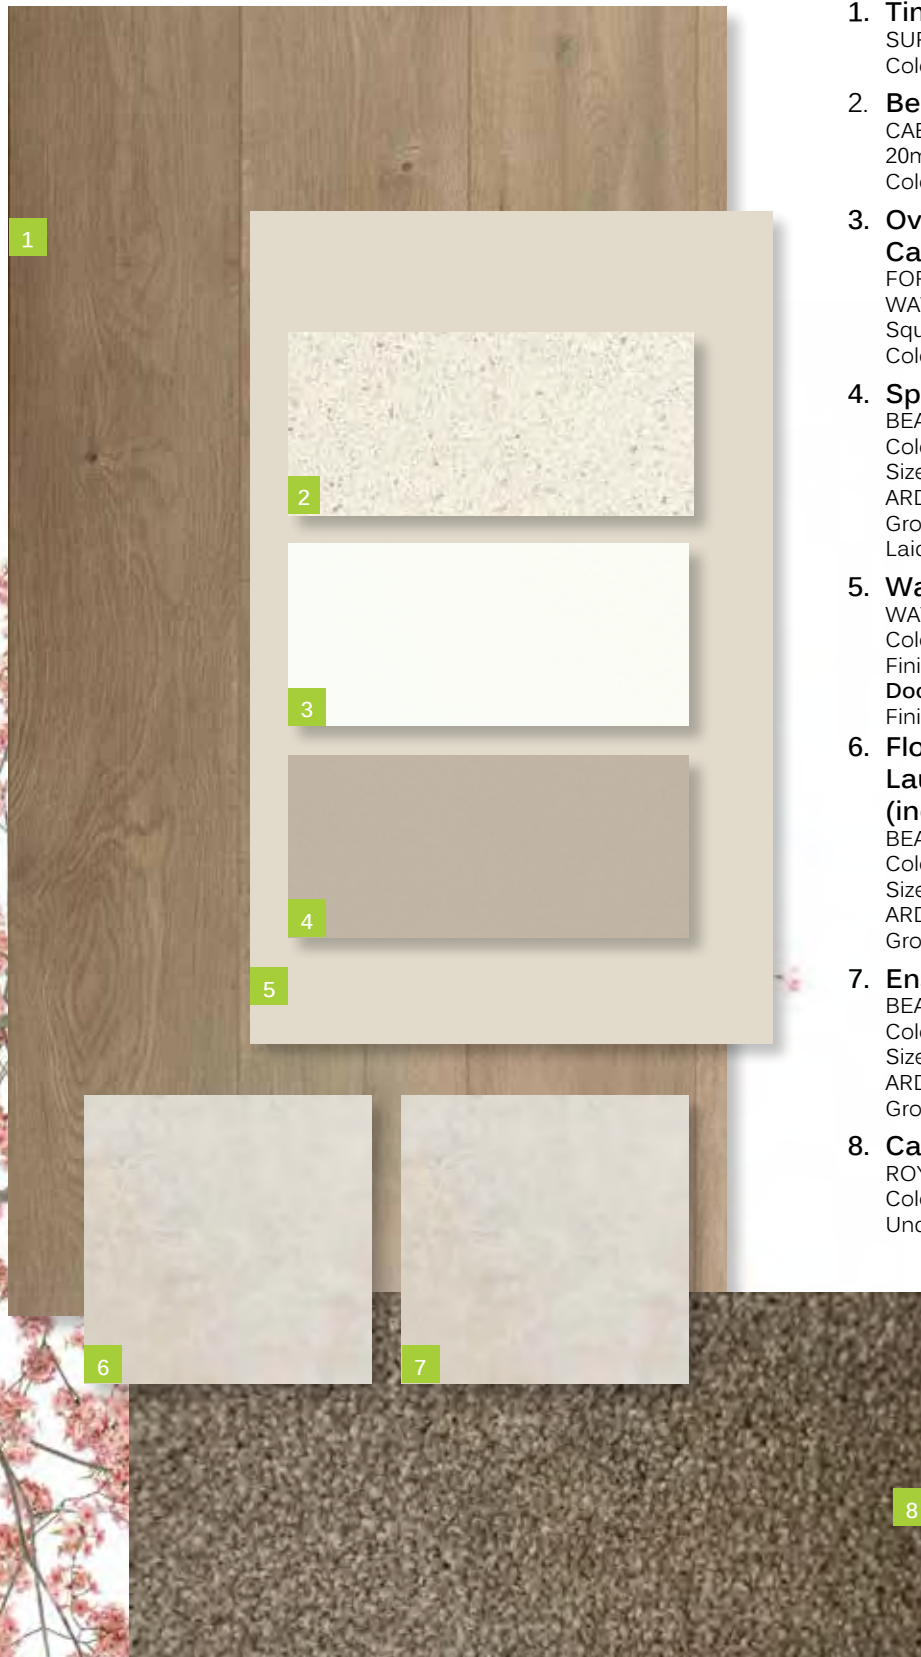

 caesarstone®

INTERNAL COLOUR SELECTION BASALT

1

2

3

4

5

6

7

8

- 1. Timber Laminate Floor**
SURFACES BY HYNES
Colour: Brooklyn – Ridgewood
- 2. Benchtop**
CAESARSTONE
20mm Square Edge
Colour: 2040 Urban
- 3. Overheads Cabinet
Cabinet - Base (includes kicker)**
FORMICA
Velour Finish
Square Edge ABS Edging
Colour: Bodega Oak 1009
- 4. Splashback**
BEAUMONT TILES
Colour: United Pumice Gloss (1006457)
Size: 100x300mm
ARDEX
Grout: Misty Grey
Laid horizontal and stacked
- 5. Walls**
WATTYL
Colour: Floral White ½ strength
Finish: Low Sheen
Doors / Woodwork
Finish: Gloss
- 6. Floor Tiles:**
**Laundry, Ensuite, Bathroom and WC
(inc. shower bases)**
BEAUMONT TILES
Colour: Infinite Dark Grey (1223068)
Size: 450x450mm
ARDEX
Grout: Charred Ash
- 7. Ensuite and Bathroom Wall Tiles**
BEAUMONT TILES
Colour: Infinite Dark Grey (1223068)
Size: 450x450mm
ARDEX
Grout: Charred Ash
- 8. Carpet**
ROYAL PARADE
Colour: Urban Grey
Underlay – 7mm

 caesarstone®

INTERNAL COLOUR SELECTION IVORY

- 1. Timber Laminate Floor**
SURFACES BY HYNES
Colour: Brooklyn – Ridgewood
- 2. Benchtop**
CAESARSTONE
20mm Square Edge
Colour: 6141 Ocean Foam
- 3. Overheads Cabinet
Cabinet - Base (includes kicker)**
FORMICA
WAW Velour Finish
Square Edge ABS Edging
Colour: Warm White
- 4. Splashback**
BEAUMONT TILES
Colour: United Ash Latte Gloss (182055)
Size: 100x300mm
ARDEX
Grout: Travertine
Laid horizontal and stacked
- 5. Walls**
WATTYL
Colour: Grand Piano 1/4 A204
Finish: Low Sheen
Doors / Woodwork
Finish: Gloss
- 6. Floor Tiles:**
**Laundry, Ensuite, Bathroom and WC
(inc. shower bases)**
BEAUMONT TILES
Colour: Belga Ivory (79934)
Size: 450x450mm
ARDEX
Grout: Misty Grey
- 7. Ensuite and Bathroom Wall Tiles**
BEAUMONT TILES
Colour: Belga Ivory (79934))
Size: 450x450mm
ARDEX
Grout: Misty Grey
- 8. Carpet**
ROYAL PARADE
Colour: Hazelnut
Underlay – 7mm

 caesarstone®

INTERNAL COLOUR SELECTION STORM

1

2

3

4

5

6