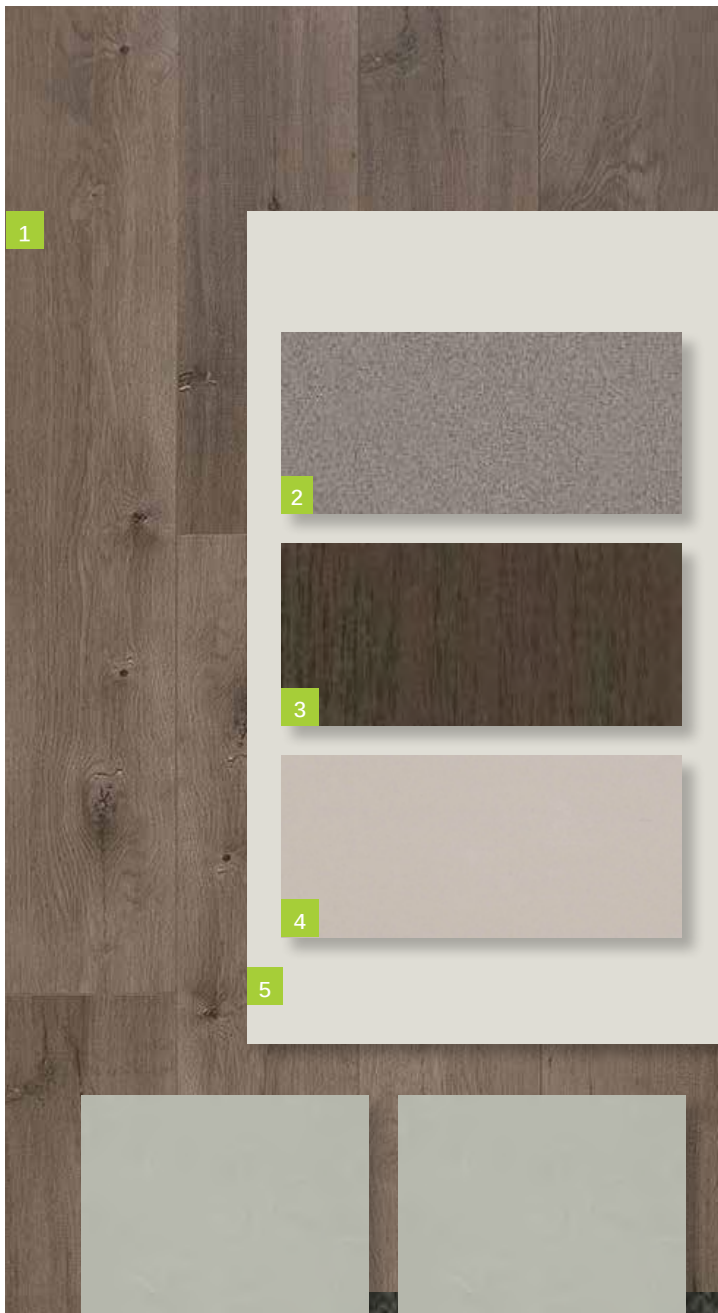

INTERNAL COLOURS

INTERNAL COLOUR SELECTION ALPINE

1

2

3

4

5

6

7

8

- 1. Timber Laminate Floor**
SURFACES BY HYNES
Colour: Brooklyn – Ridgewood
- 2. Benchtop**
CAESARSTONE
20mm Square Edge
Colour: 3141 Osprey
- 3. Overheads Cabinet**
Cabinet - Base (includes kicker)
FORMICA
Velvet Finish
Square Edge ABS Edging
Colour: Mocha Firewood
- 4. Splashback**
BEAUMONT TILES
Colour: United White Gloss (182174)
Size: 100x300mm
ARDEX
Grout: White
Laid horizontal and stacked
- 5. Walls**
WATTYL
Colour: Feather Dawn 19.40
Finish: Low Sheen
Doors / Woodwork
Finish: Gloss
- 6. Floor Tiles:**
Laundry, Ensuite, Bathroom and WC (inc. shower bases)
BEAUMONT TILES
Colour: Belga White (1204371)
Size: 450x450mm
ARDEX
Grout: Misty Grey
- 7. Ensuite and Bathroom Wall Tiles**
BEAUMONT TILES
Colour: Belga White (1204371)
Size: 450x450mm
ARDEX
Grout: Misty Grey
- 8. Carpet**
ROYAL PARADE
Colour: March
Underlay – 7mm

 caesarstone®

INTERNAL COLOUR SELECTION BASALT

1

2

3

4

5

6

 caesarstone®

INTERNAL COLOUR SELECTION STORM

1

2

3

4

5

6