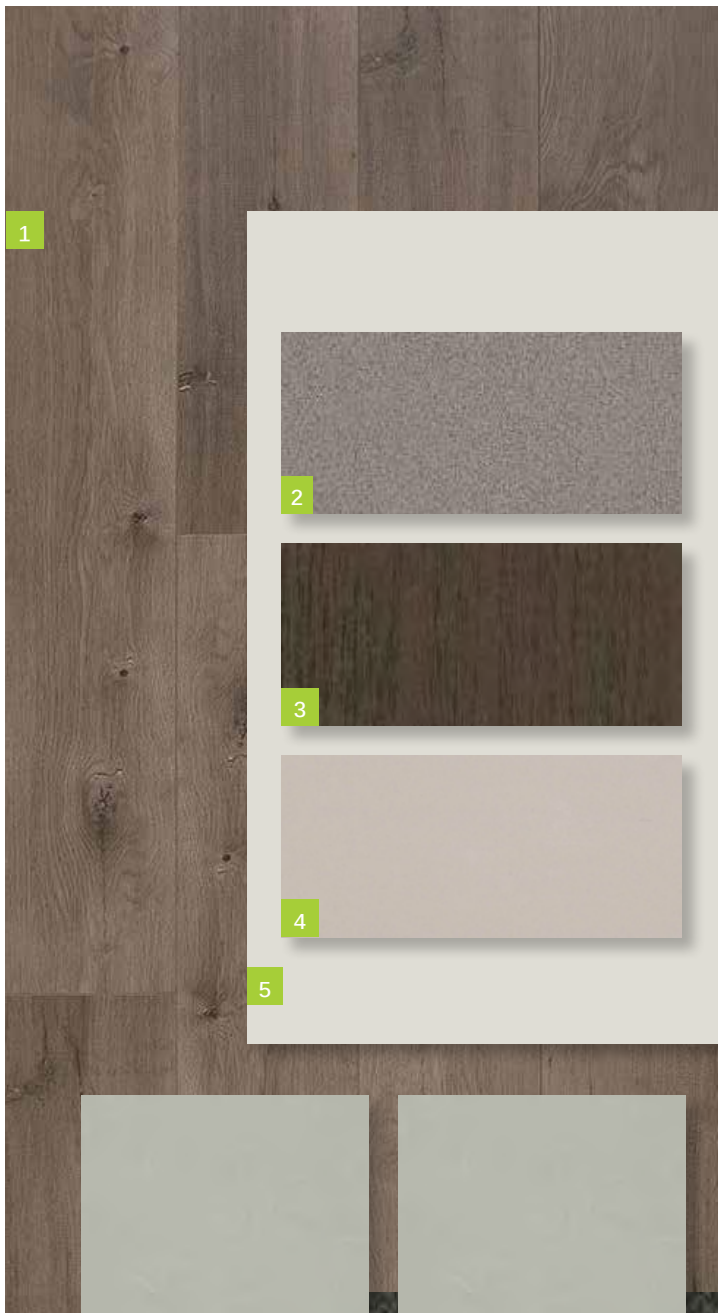

INTERNAL COLOURS

INTERNAL COLOUR SELECTION ALPINE

1

2

3

4

5

6

7

8

- 1. Timber Laminate Floor**
SURFACES BY HYNES
Colour: Brooklyn – Ridgewood
- 2. Benchtop**
CAESARSTONE
20mm Square Edge
Colour: 3141 Osprey
- 3. Overheads Cabinet**
Cabinet - Base (includes kicker)
FORMICA
Velvet Finish
Square Edge ABS Edging
Colour: Mocha Firewood
- 4. Splashback**
BEAUMONT TILES
Colour: United White Gloss (182174)
Size: 100x300mm
ARDEX
Grout: White
Laid horizontal and stacked
- 5. Walls**
WATTYL
Colour: Feather Dawn 19.40
Finish: Low Sheen
Doors / Woodwork
Finish: Gloss
- 6. Floor Tiles:**
Laundry, Ensuite, Bathroom and WC (inc. shower bases)
BEAUMONT TILES
Colour: Belga White (1204371)
Size: 450x450mm
ARDEX
Grout: Misty Grey
- 7. Ensuite and Bathroom Wall Tiles**
BEAUMONT TILES
Colour: Belga White (1204371)
Size: 450x450mm
ARDEX
Grout: Misty Grey
- 8. Carpet**
ROYAL PARADE
Colour: March
Underlay – 7mm

 caesarstone®

INTERNAL COLOUR SELECTION BASALT

1

2

3

4

5

6

 caesarstone®

INTERNAL COLOUR SELECTION IVORY

- 1. Timber Laminate Floor**
SURFACES BY HYNES
Colour: Brooklyn – Ridgewood
- 2. Benchtop**
CAESARSTONE
20mm Square Edge
Colour: 6141 Ocean Foam
- 3. Overheads Cabinet**
Cabinet - Base (includes kicker)
FORMICA
WAW Velour Finish
Square Edge ABS Edging
Colour: Warm White
- 4. Splashback**
BEAUMONT TILES
Colour: United Ash Latte Gloss (182055)
Size: 100x300mm
ARDEX
Grout: Travertine
Laid horizontal and stacked
- 5. Walls**
WATTYL
Colour: Grand Piano 1/4 A204
Finish: Low Sheen
Doors / Woodwork
Finish: Gloss
- 6. Floor Tiles:**
Laundry, Ensuite, Bathroom and WC (inc. shower bases)
BEAUMONT TILES
Colour: Belga Ivory (79934)
Size: 450x450mm
ARDEX
Grout: Misty Grey
- 7. Ensuite and Bathroom Wall Tiles**
BEAUMONT TILES
Colour: Belga Ivory (79934))
Size: 450x450mm
ARDEX
Grout: Misty Grey
- 8. Carpet**
ROYAL PARADE
Colour: Hazelnut
Underlay – 7mm