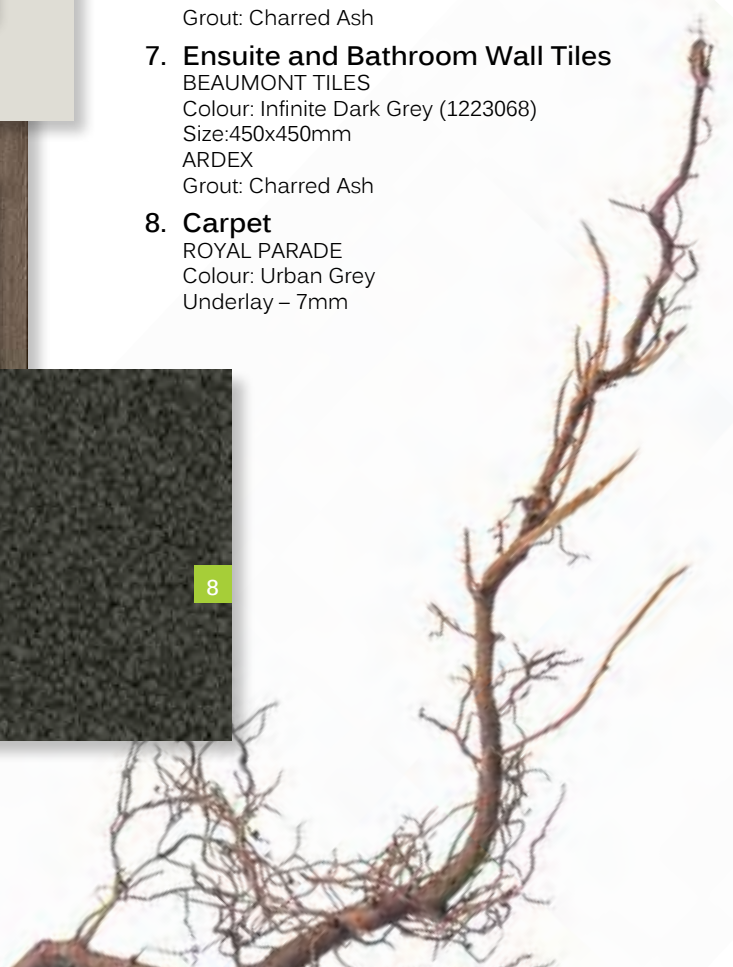

 caesarstone®

INTERNAL COLOUR SELECTION BASALT

1

2

3

4

5

6

7

8

- 1. Timber Laminate Floor**
SURFACES BY HYNES
Colour: Brooklyn – Ridgewood
- 2. Benchtop**
CAESARSTONE
20mm Square Edge
Colour: 2040 Urban
- 3. Overheads Cabinet
Cabinet - Base (includes kicker)**
FORMICA
Velour Finish
Square Edge ABS Edging
Colour: Bodega Oak 1009
- 4. Splashback**
BEAUMONT TILES
Colour: United Pumice Gloss (1006457)
Size: 100x300mm
ARDEX
Grout: Misty Grey
Laid horizontal and stacked
- 5. Walls**
WATTYL
Colour: Floral White ½ strength
Finish: Low Sheen
Doors / Woodwork
Finish: Gloss
- 6. Floor Tiles:**
**Laundry, Ensuite, Bathroom and WC
(inc. shower bases)**
BEAUMONT TILES
Colour: Infinite Dark Grey (1223068)
Size: 450x450mm
ARDEX
Grout: Charred Ash
- 7. Ensuite and Bathroom Wall Tiles**
BEAUMONT TILES
Colour: Infinite Dark Grey (1223068)
Size: 450x450mm
ARDEX
Grout: Charred Ash
- 8. Carpet**
ROYAL PARADE
Colour: Urban Grey
Underlay – 7mm

 caesarstone®

INTERNAL COLOUR SELECTION IVORY

- 1. Timber Laminate Floor**
SURFACES BY HYNES
Colour: Brooklyn – Ridgewood
- 2. Benchtop**
CAESARSTONE
20mm Square Edge
Colour: 6141 Ocean Foam
- 3. Overheads Cabinet**
Cabinet - Base (includes kicker)
FORMICA
WAW Velour Finish
Square Edge ABS Edging
Colour: Warm White
- 4. Splashback**
BEAUMONT TILES
Colour: United Ash Latte Gloss (182055)
Size: 100x300mm
ARDEX
Grout: Travertine
Laid horizontal and stacked
- 5. Walls**
WATTYL
Colour: Grand Piano 1/4 A204
Finish: Low Sheen
Doors / Woodwork
Finish: Gloss
- 6. Floor Tiles:**
Laundry, Ensuite, Bathroom and WC (inc. shower bases)
BEAUMONT TILES
Colour: Belga Ivory (79934)
Size: 450x450mm
ARDEX
Grout: Misty Grey
- 7. Ensuite and Bathroom Wall Tiles**
BEAUMONT TILES
Colour: Belga Ivory (79934))
Size: 450x450mm
ARDEX
Grout: Misty Grey
- 8. Carpet**
ROYAL PARADE
Colour: Hazelnut
Underlay – 7mm