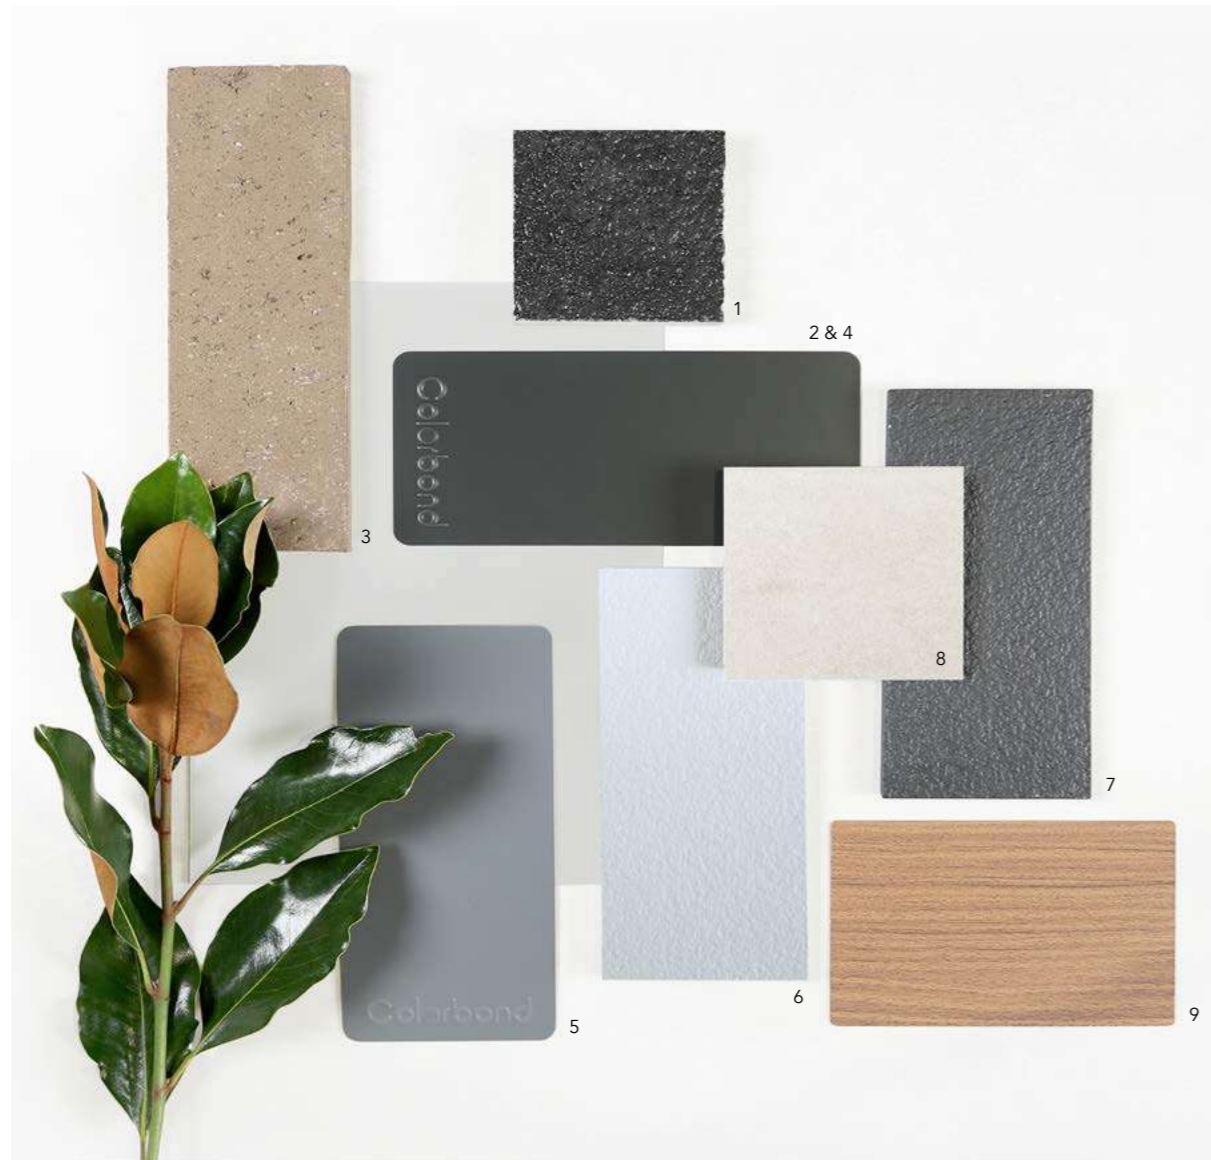

EXTERNAL COLOUR SCHEME

BUNYA

SPECIFICATIONS

1. ROOF TILE	Twilight
2. FASCIA, GUTTER & DOWNPIPES	Monument
3. BRICK	Putty
4. ALUMINIUM DOORS & WINDOWS	Monument
5. GARAGE & ENTRANCE DOOR	Basalt
6. RENDER 1 & CLADDING 1	Shale grey
7. RENDER 2	Monument
8. WALL TILE	Latte
9. DECORATIVE BATTENS	French walnut