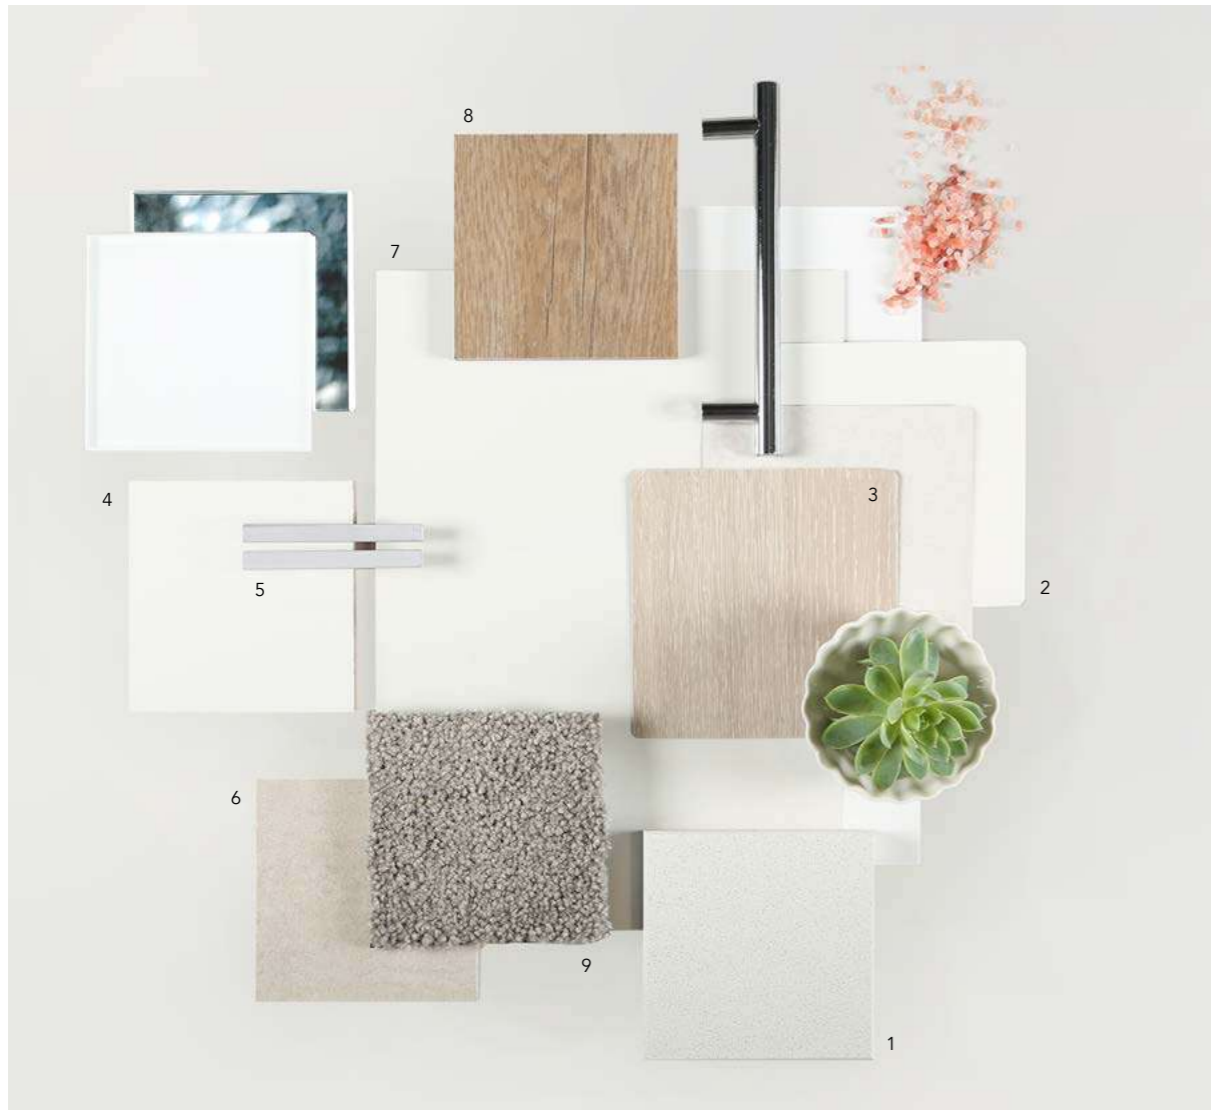

1.	STONE BENCHTOP (KITCHEN, BATHROOMS & LAUNDRY*)	Jet black, 20mm square edge
2.	LAMINATE BASE CABINETS (KITCHEN)	Calm white
3.	LAMINATE OVERHEAD CABINETS (KITCHEN), & BASE CABINETS (BATHROOMS & LAUNDRY*)	Black
4.	SPLASHBACK TILE	White matt, 100mm x 300mm
5.	SPLASHBACK TILE GROUT	Silver grey
6.	FLOOR & MAIN WALL TILE	Steel matt, 450mm X 450mm (anthracite grout)
7.	WALL & WOODWORK PAINT	Lexicon half (low sheen to walls, semi gloss to woodwork)
8.	LAMINATE TIMBER FLOOR (UPGRADE)	Otway
9.	CARPET	Cavalcade

*Where applicable

INTERNAL COLOUR SCHEME

WARATAH

SPECIFICATIONS

1.	STONE BENCHTOP (KITCHEN & LAUNDRY*)	Raven, 20mm square edge
2.	LAMINATE BASE CABINETS (KITCHEN)	White linen
3.	LAMINATE OVERHEAD CABINETS (KITCHEN), BASE CABINETS (BATHROOMS & LAUNDRY*)	Natural walnut
4.	LAMINATE BASE CABINERY (BATHROOM, ENSUITE & PDR)	Black birchply
5.	SPLASHBACK TILE	White matt, 100mm x 300mm
6.	SPLASHBACK TILE GROUT	Silver grey
7.	FLOOR & MAIN WALL TILE	Charcoal matt, 450mm X 450mm (anthracite grout)
8.	WALL & WOODWORK PAINT	White verdict quarter (low sheen to walls, semi gloss to woodwork)
9.	LAMINATE TIMBER FLOOR (UPGRADE)	Flinders
10.	CARPET	Hazelnut

*Where applicable

INTERNAL COLOUR SCHEME

SUNDEW

SPECIFICATIONS

1.	STONE BENCHTOP (KITCHEN, BATHROOMS & LAUNDRY*)	Osprey, 20mm square edge
2.	LAMINATE BASE CABINETS (KITCHEN)	White
3.	LAMINATE OVERHEAD CABINETS (KITCHEN), BASE CABINETS (BATHROOMS & LAUNDRY*)	Whitewashed oak
4.	SPLASHBACK TILE	White matt, 100mm x 300mm
5.	SPLASHBACK TILE GROUT	Silver grey
6.	FLOOR & MAIN WALL TILE	Latte matt, 450mm x 450mm (silver grey grout)
7.	WALL & WOODWORK PAINT	Casper white (low sheen to walls, semi gloss to woodwork)
8.	LAMINATE TIMBER FLOOR (UPGRADE)	Apollo
9.	CARPET	Ashville