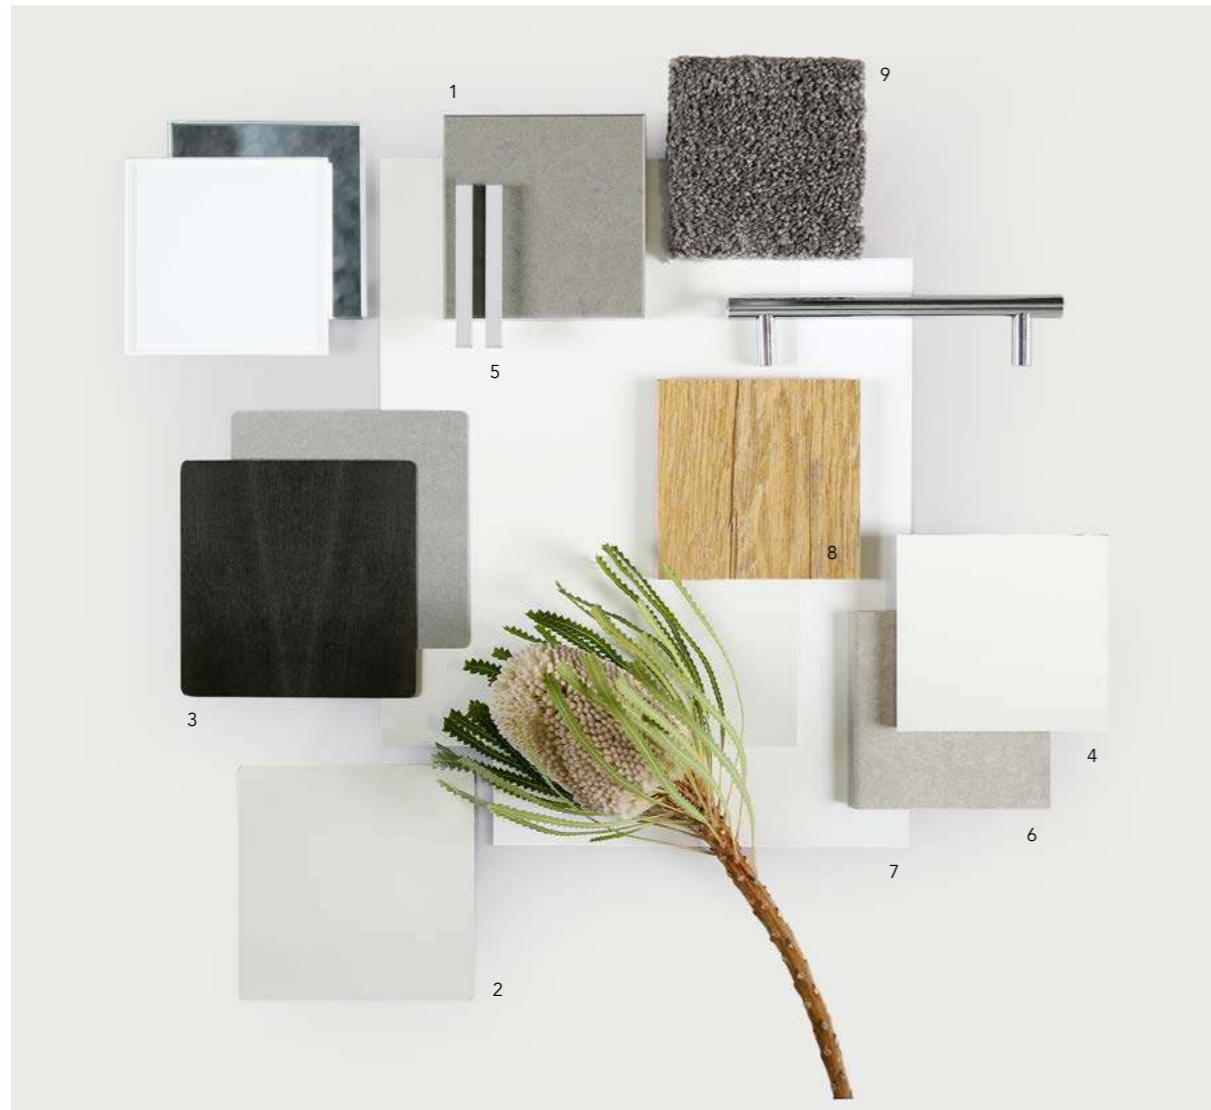

INTERNAL COLOUR SCHEME

KURRAJONG

SPECIFICATIONS

1.	STONE BENCHTOP (KITCHEN, BATHROOMS & LAUNDRY*)	Oyster, 20mm square edge
2.	LAMINATE BASE CABINETS (KITCHEN)	Ghostgum
3.	LAMINATE OVERHEAD CABINETS (KITCHEN), BASE CABINETS (BATHROOMS & LAUNDRY*)	Black birchply
4.	SPLASHBACK TILE	White matt, 100mm x 300mm
5.	SPLASHBACK TILE GROUT	Silver grey
6.	FLOOR & MAIN WALL TILE	Ash matt, 450mm x 450mm (mid grey grout)
7.	WALL & WOODWORK PAINT	White mystery (low sheen to walls, semi gloss to woodwork)
8.	LAMINATE TIMBER FLOOR (UPGRADE)	Newhaven
9.	CARPET	Grey pebble

*Where applicable