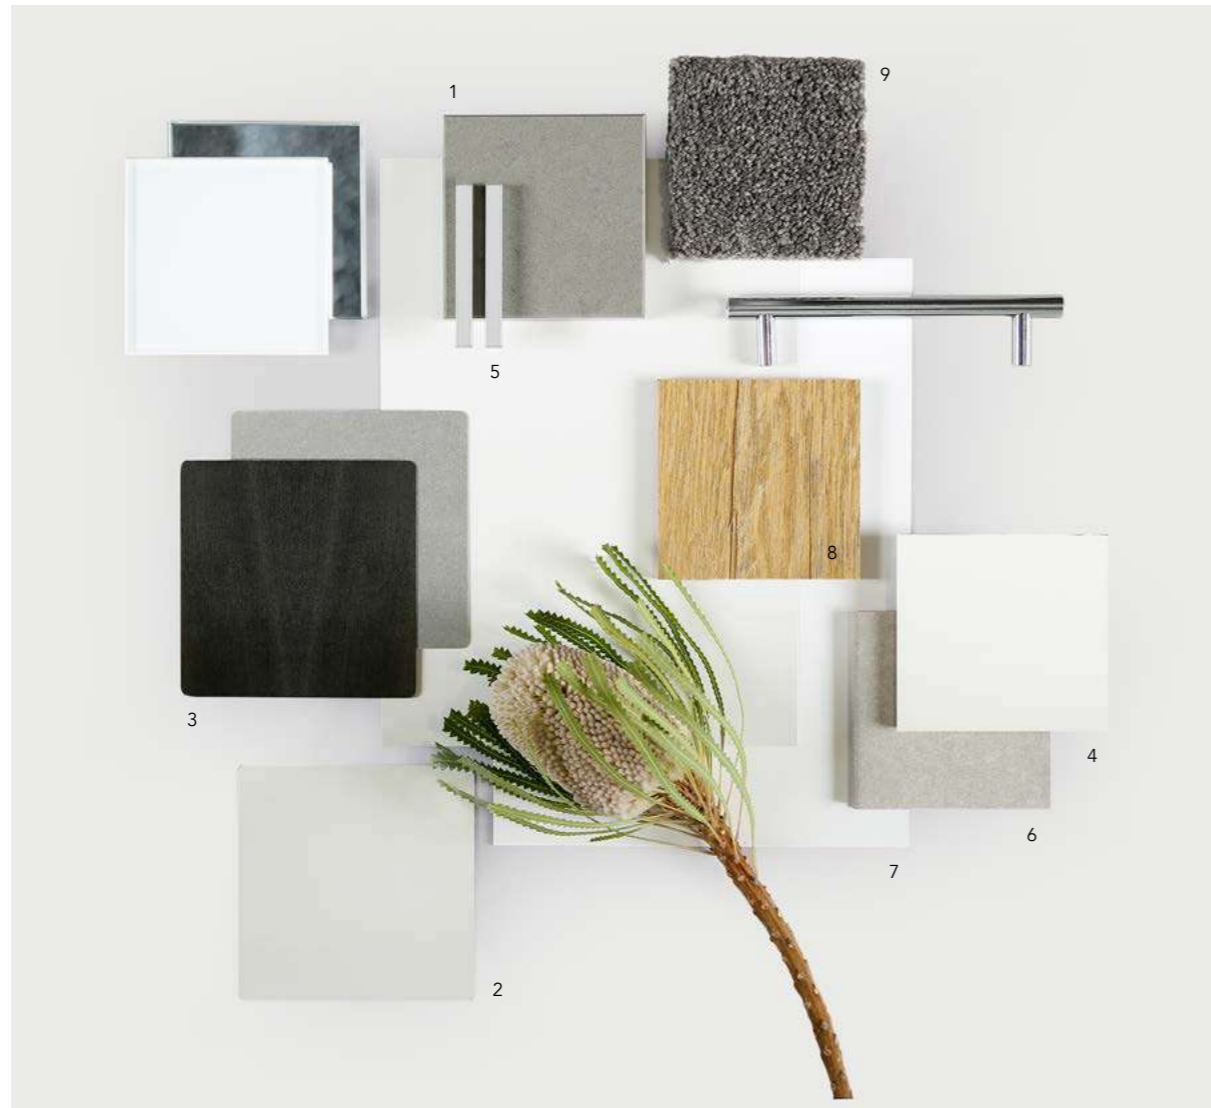

INTERNAL COLOUR SCHEME

KURRAJONG

SPECIFICATIONS

1.	STONE BENCHTOP (KITCHEN, BATHROOMS & LAUNDRY*)	Oyster, 20mm square edge
2.	LAMINATE BASE CABINETS (KITCHEN)	Ghostgum
3.	LAMINATE OVERHEAD CABINETS (KITCHEN), BASE CABINETS (BATHROOMS & LAUNDRY*)	Black birchply
4.	SPLASHBACK TILE	White matt, 100mm x 300mm
5.	SPLASHBACK TILE GROUT	Silver grey
6.	FLOOR & MAIN WALL TILE	Ash matt, 450mm x 450mm (mid grey grout)
7.	WALL & WOODWORK PAINT	White mystery (low sheen to walls, semi gloss to woodwork)
8.	LAMINATE TIMBER FLOOR (UPGRADE)	Newhaven
9.	CARPET	Grey pebble

*Where applicable