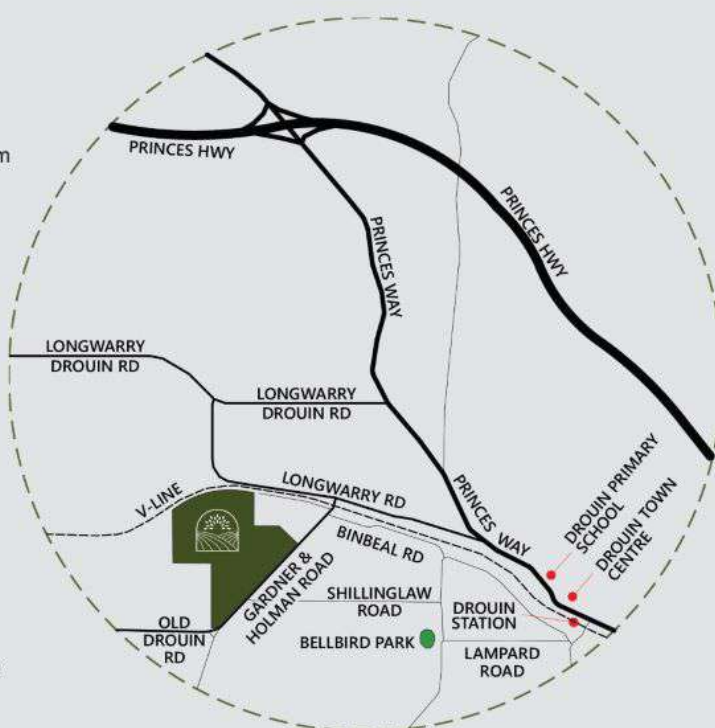

DROUIN FIELDS NEARBY AMENITIES

Public Transport

Drouin train station – 3.0km
 Bus Stop – Settlement Rd – 2.0km

Schools & Kinders

Drouin (Adam Court) Kindergarten – 2.7km
 Drouin Primary Kindergarten – 3.1km
 Chairo Christian School Drouin East
 Campus - Kinder to Year 4 - 7.0km
 Drouin Primary School – 2.9km
 St Ita's Primary School Drouin – 3.5km
 Drouin Secondary College – 4.2km
 Chairo Christian School Drouin Campus
 Years 5 to 12 – 5.4km

Child Care Centres

Sparrow Early Learning – 2.3km
 Goodstart Early Learning – 3.4km

Hospitals

West Gippsland Hospital – 12.1km

Medical Centres

Drouin Family Medical Centre – 3.1km
 Hamp Lane Medical – 3.2km

Lifestyle

Peninsula Cinemas Warragul – 11km
 Drouin Library – 3.0km

Police

Drouin Police Station – 2.4km

Local Cafes & Great Coffee

The Hilltop Milk Bar – 2.2 km
 The French Pear – 3.1km
 3818 Espresso Bar – 3.4km

Restaurants & Bars

Middels – 3.1km
 Luciano's Bar and Restaurant – 3.4km
 The Royal Hotel Drouin – 3.1km
 Hong Kong Inn – 3.2km
 Drouin Thai – 3.4km

Shopping Centres

Coles Drouin 3.3km
 Woolworths Drouin – 3.4km
 Mitre10 – 2.7km
 Bunnings Warragul – 12.8km