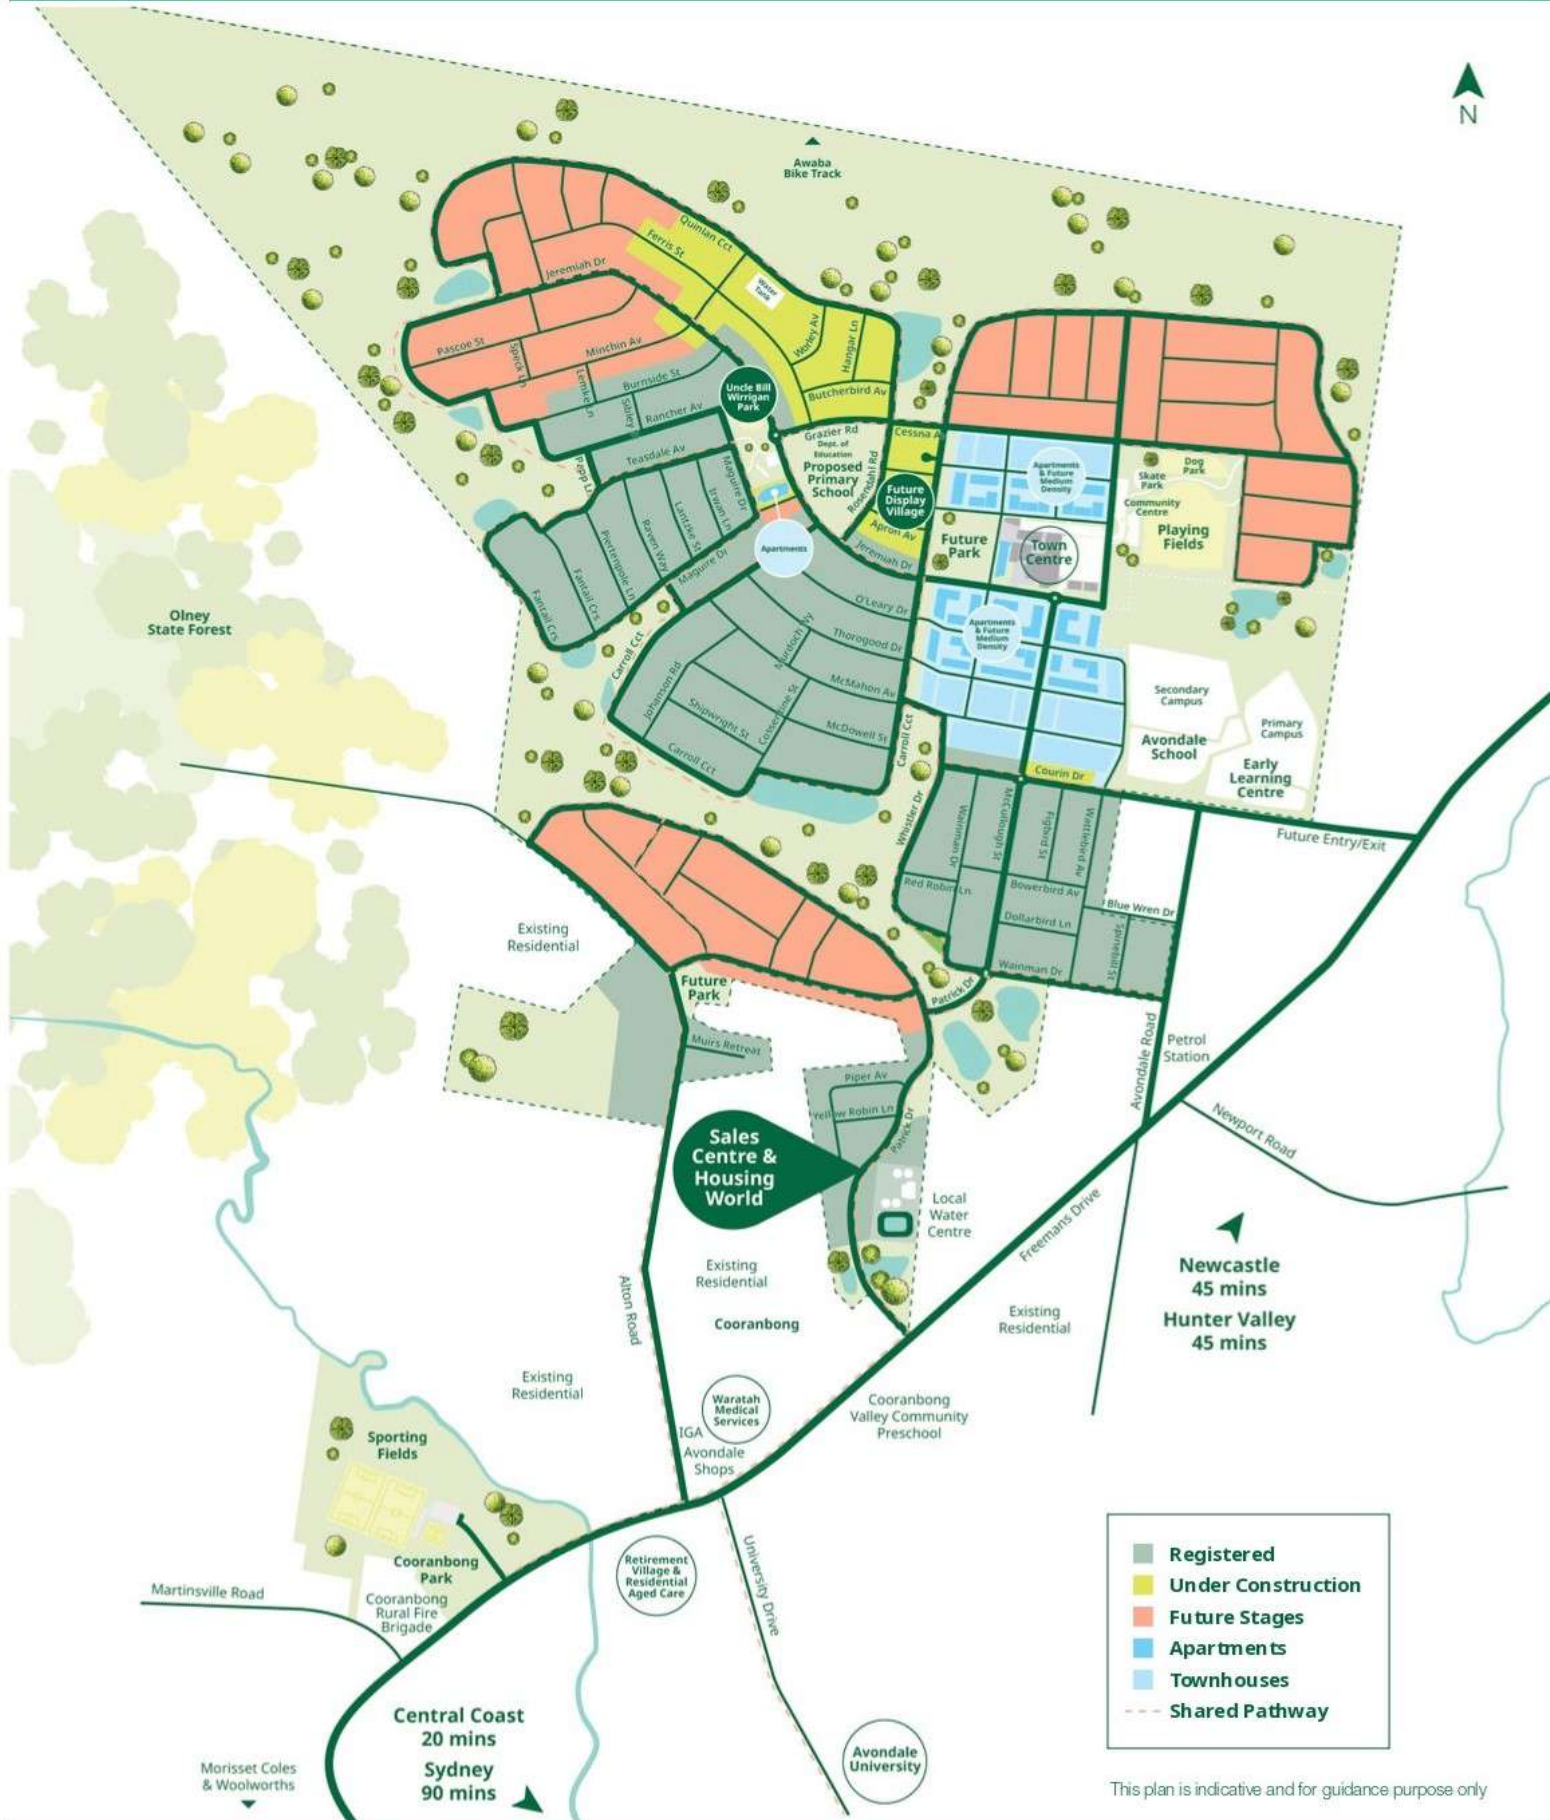

Watagan Park

NATURE'S PLAYGROUND

Masterplan

This plan is indicative and for guidance purpose only

Sales Centre: 27 Patrick Drive, Cooranbong NSW 2265

Open Sunday-Friday by appointment