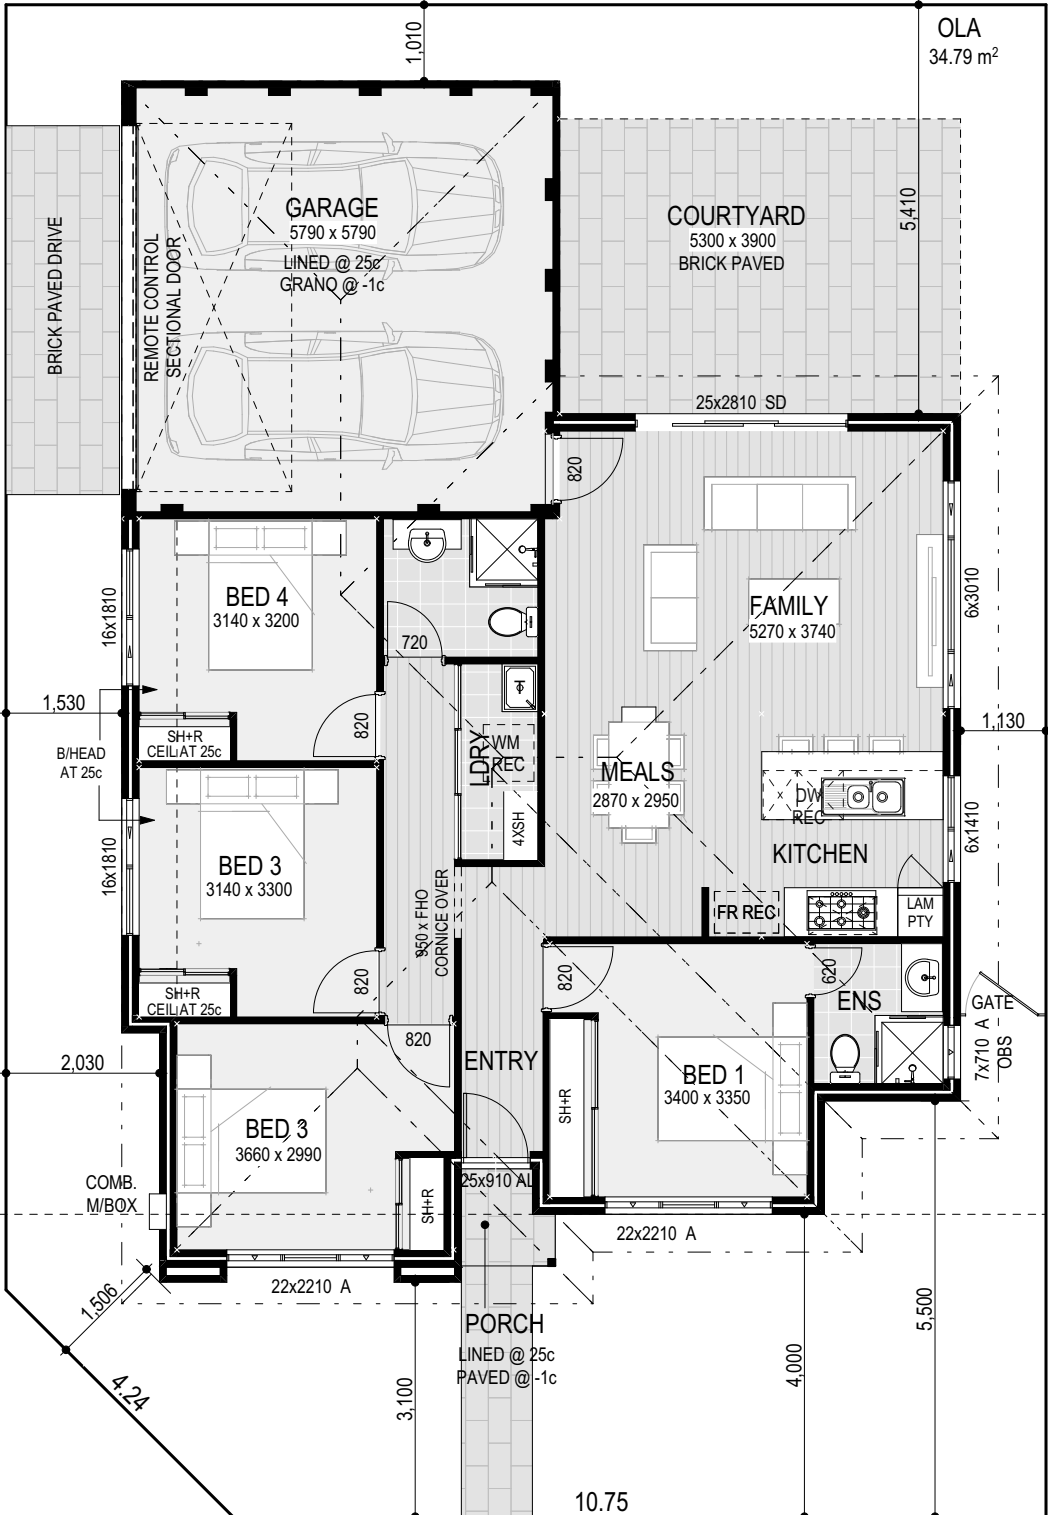

ARCHIPELAGO WAY

13.75

OLA
34.79 m²

4M AVERAGE
SETBACK LINE

20,000

REUNION STREET

10.75

4.24

1.530

2.030

1.506

1.010

5.410

25x2810 SD

820

720